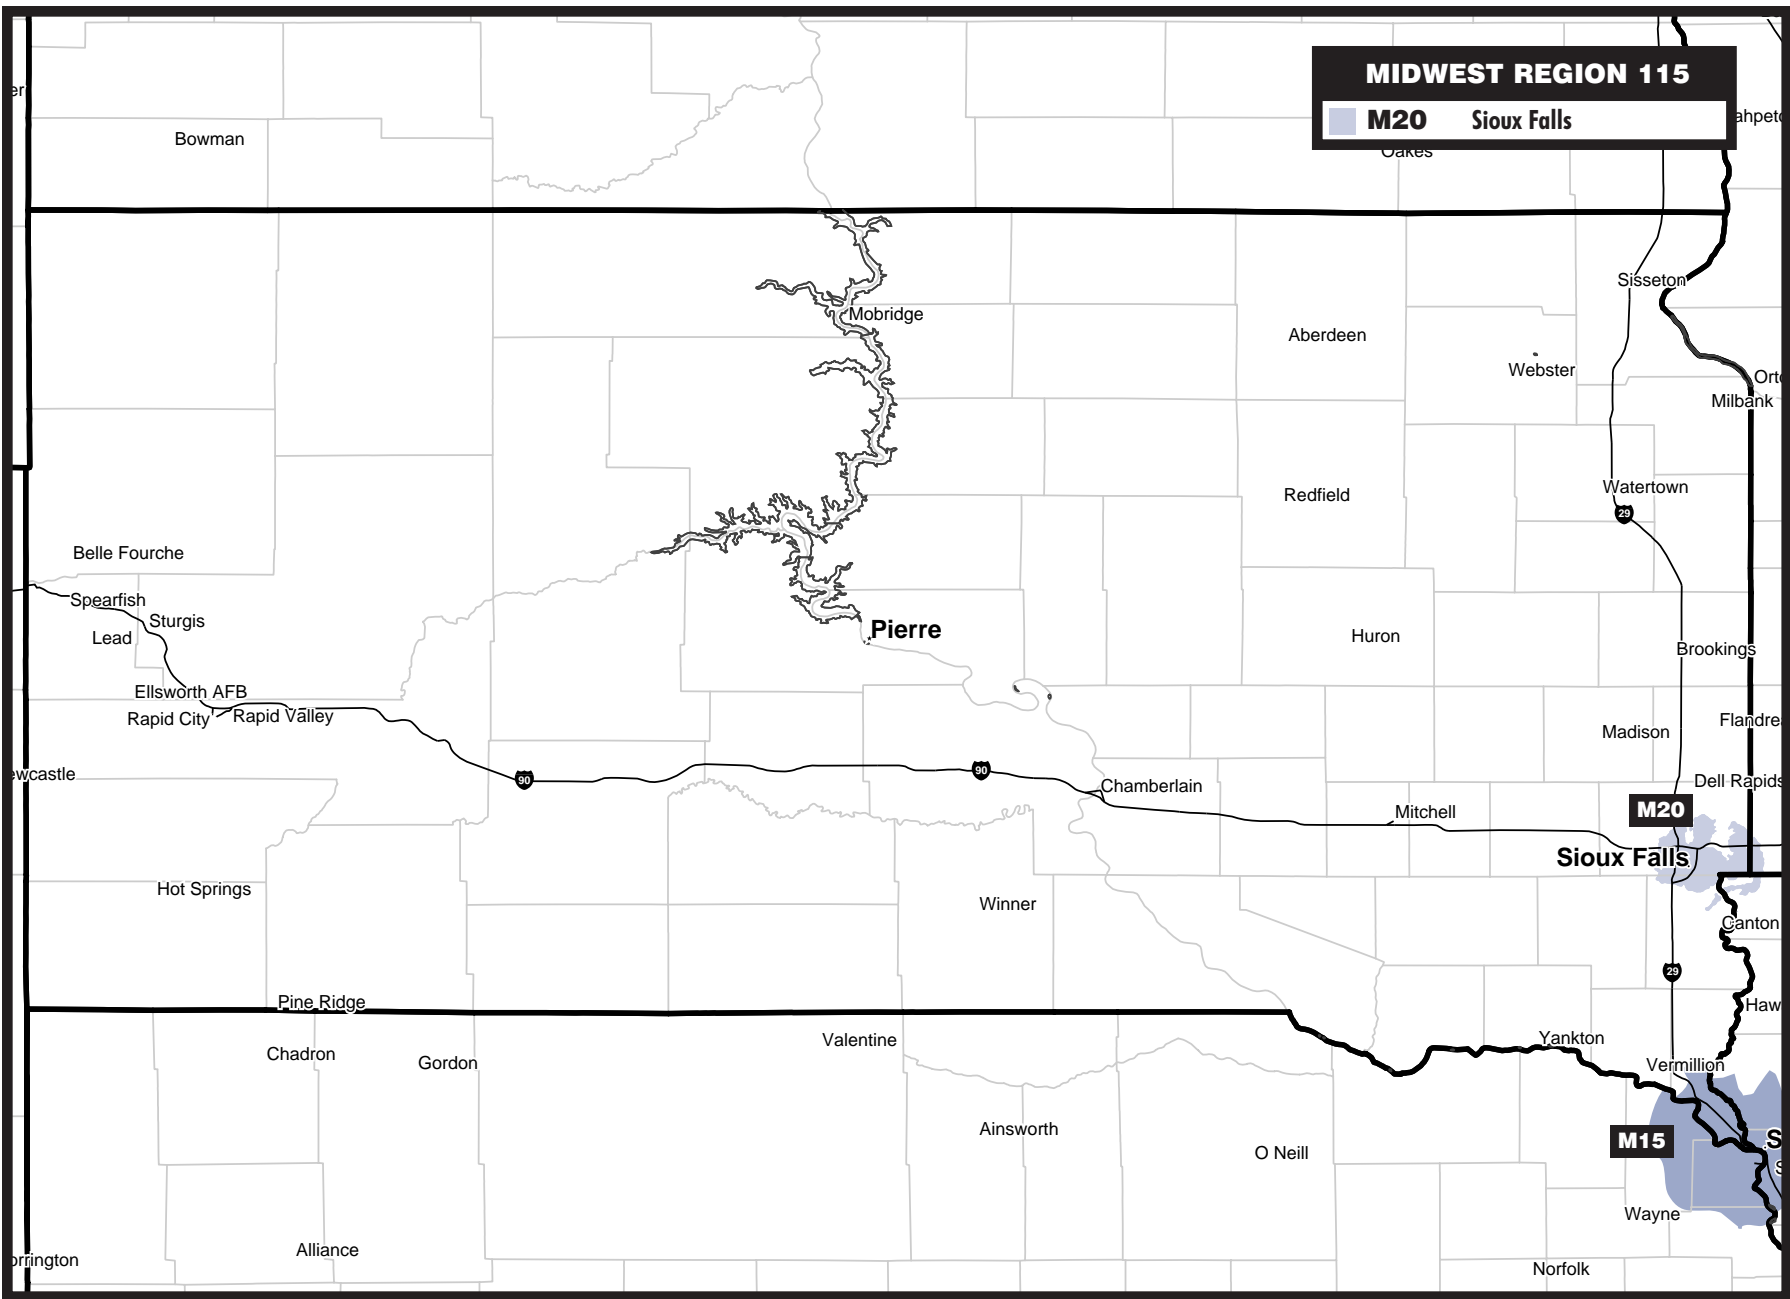

# South Dakota

**METROCALL**  
AMERICA'S WIRELESS NETWORK

Because of the nature of radio transmission, strength of paging signal will vary depending upon your location. Maps may not be to scale. Areas between coverage zones are shown larger than actual size.

© 1999 Metrocall, Inc.

**929.5125 MHz**  
11/99 MIN0004