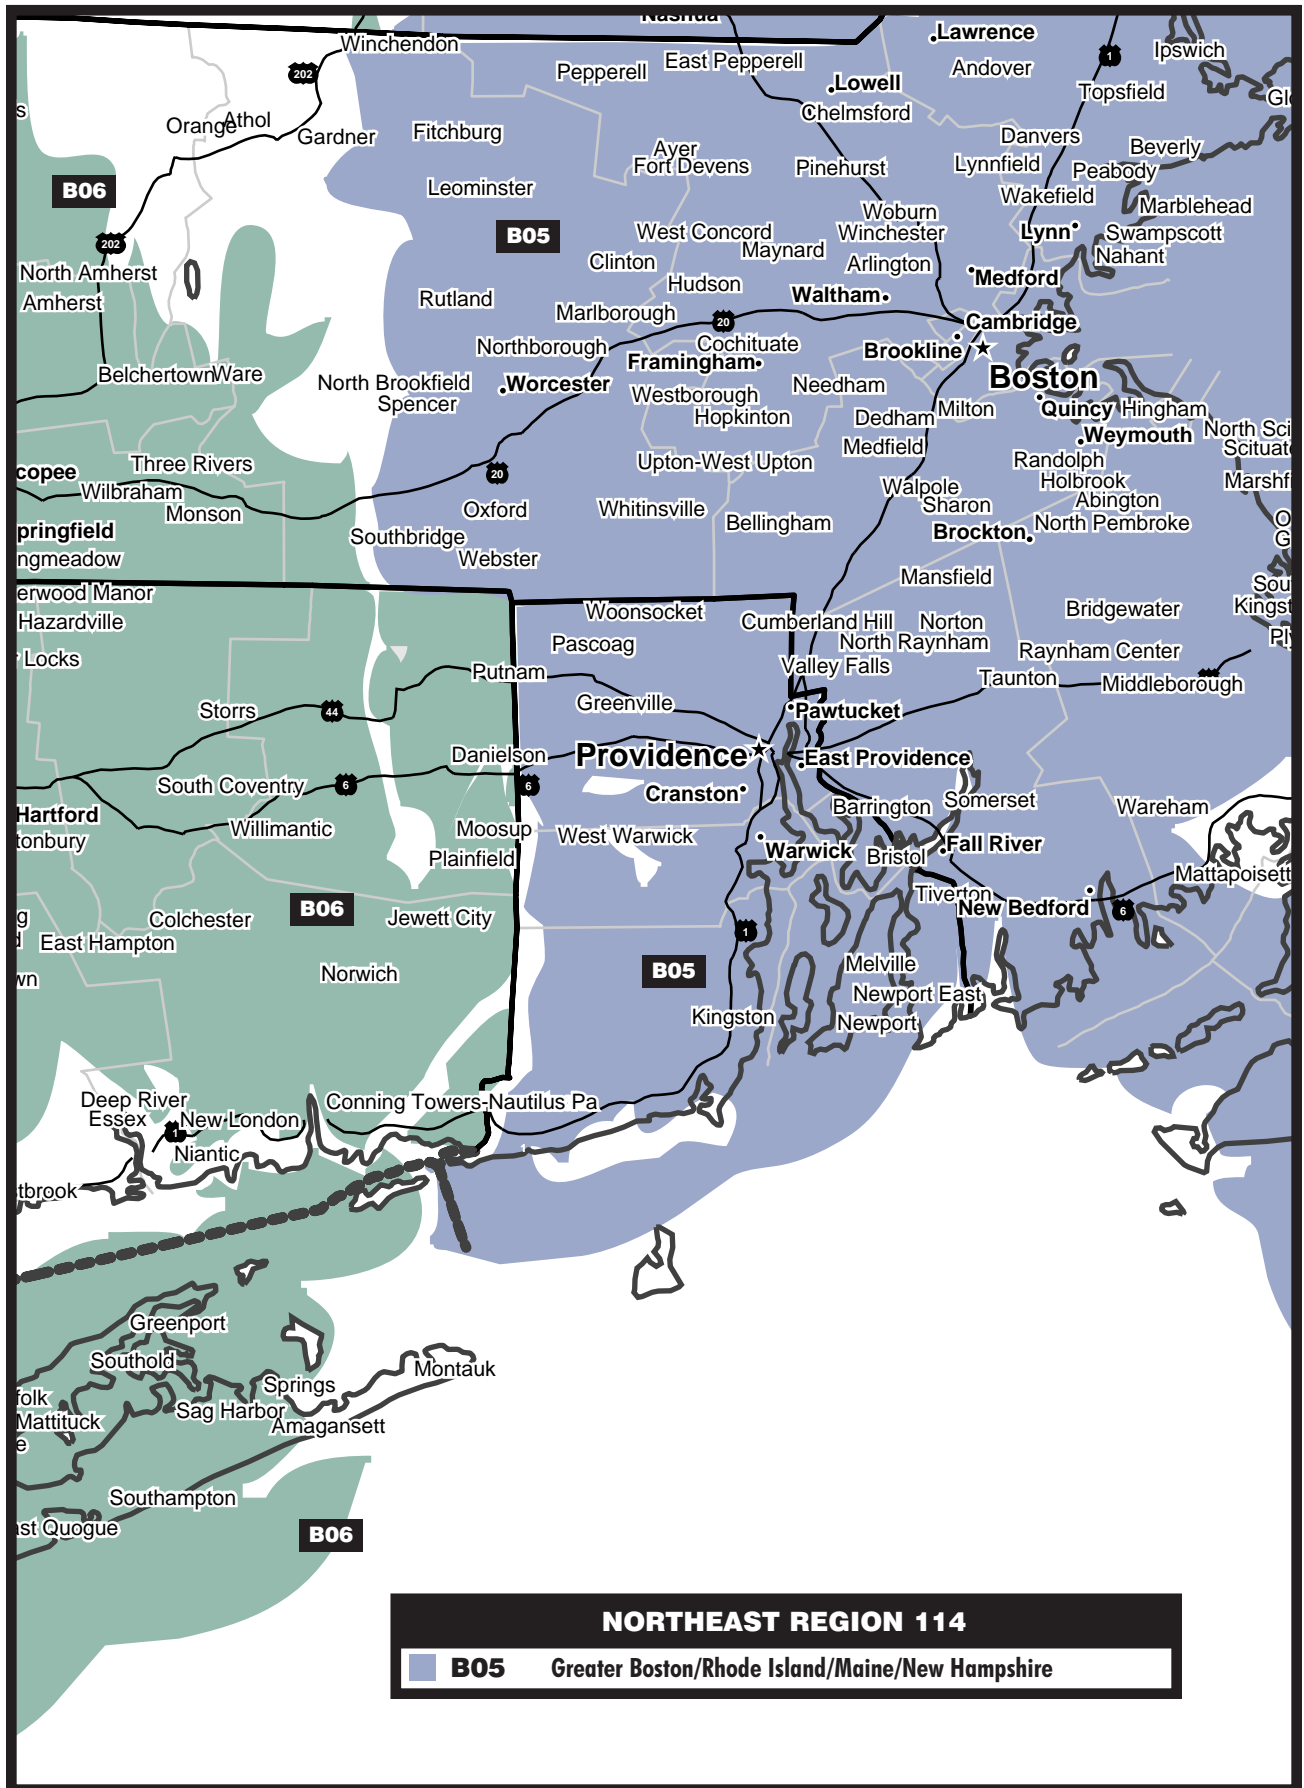

Rhode Island

METROCALL
AMERICA'S WIRELESS NETWORK

Because of the nature of radio transmission, strength of paging signal will vary depending upon your location. Maps may not be to scale. Areas between coverage zones are shown larger than actual size.

929.5125 MHz