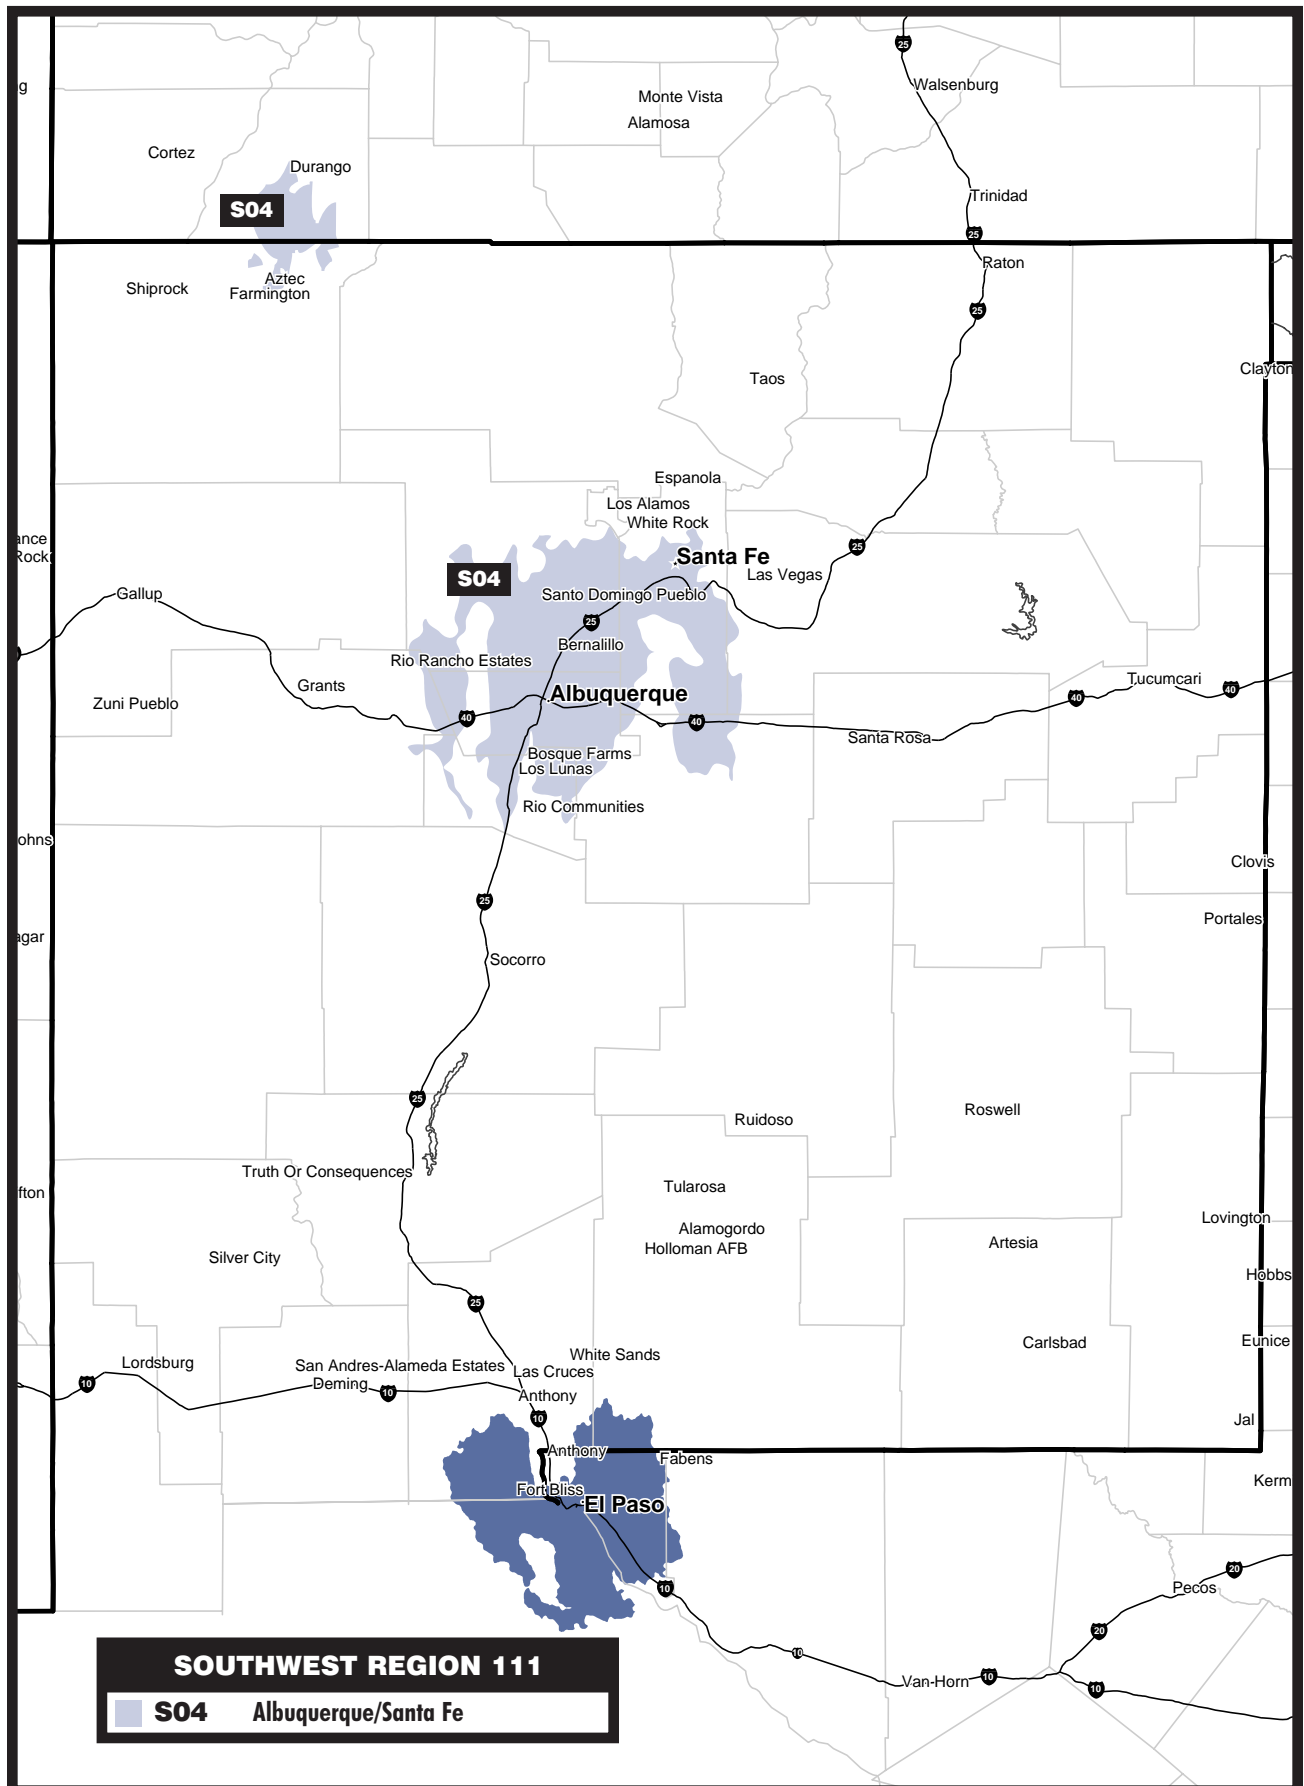

# New Mexico

**METROCALL**  
AMERICA'S WIRELESS NETWORK

Because of the nature of radio transmission, strength of paging signal will vary depending upon your location. Maps may not be to scale. Areas between coverage zones are shown larger than actual size.

**929.5125 MHz**