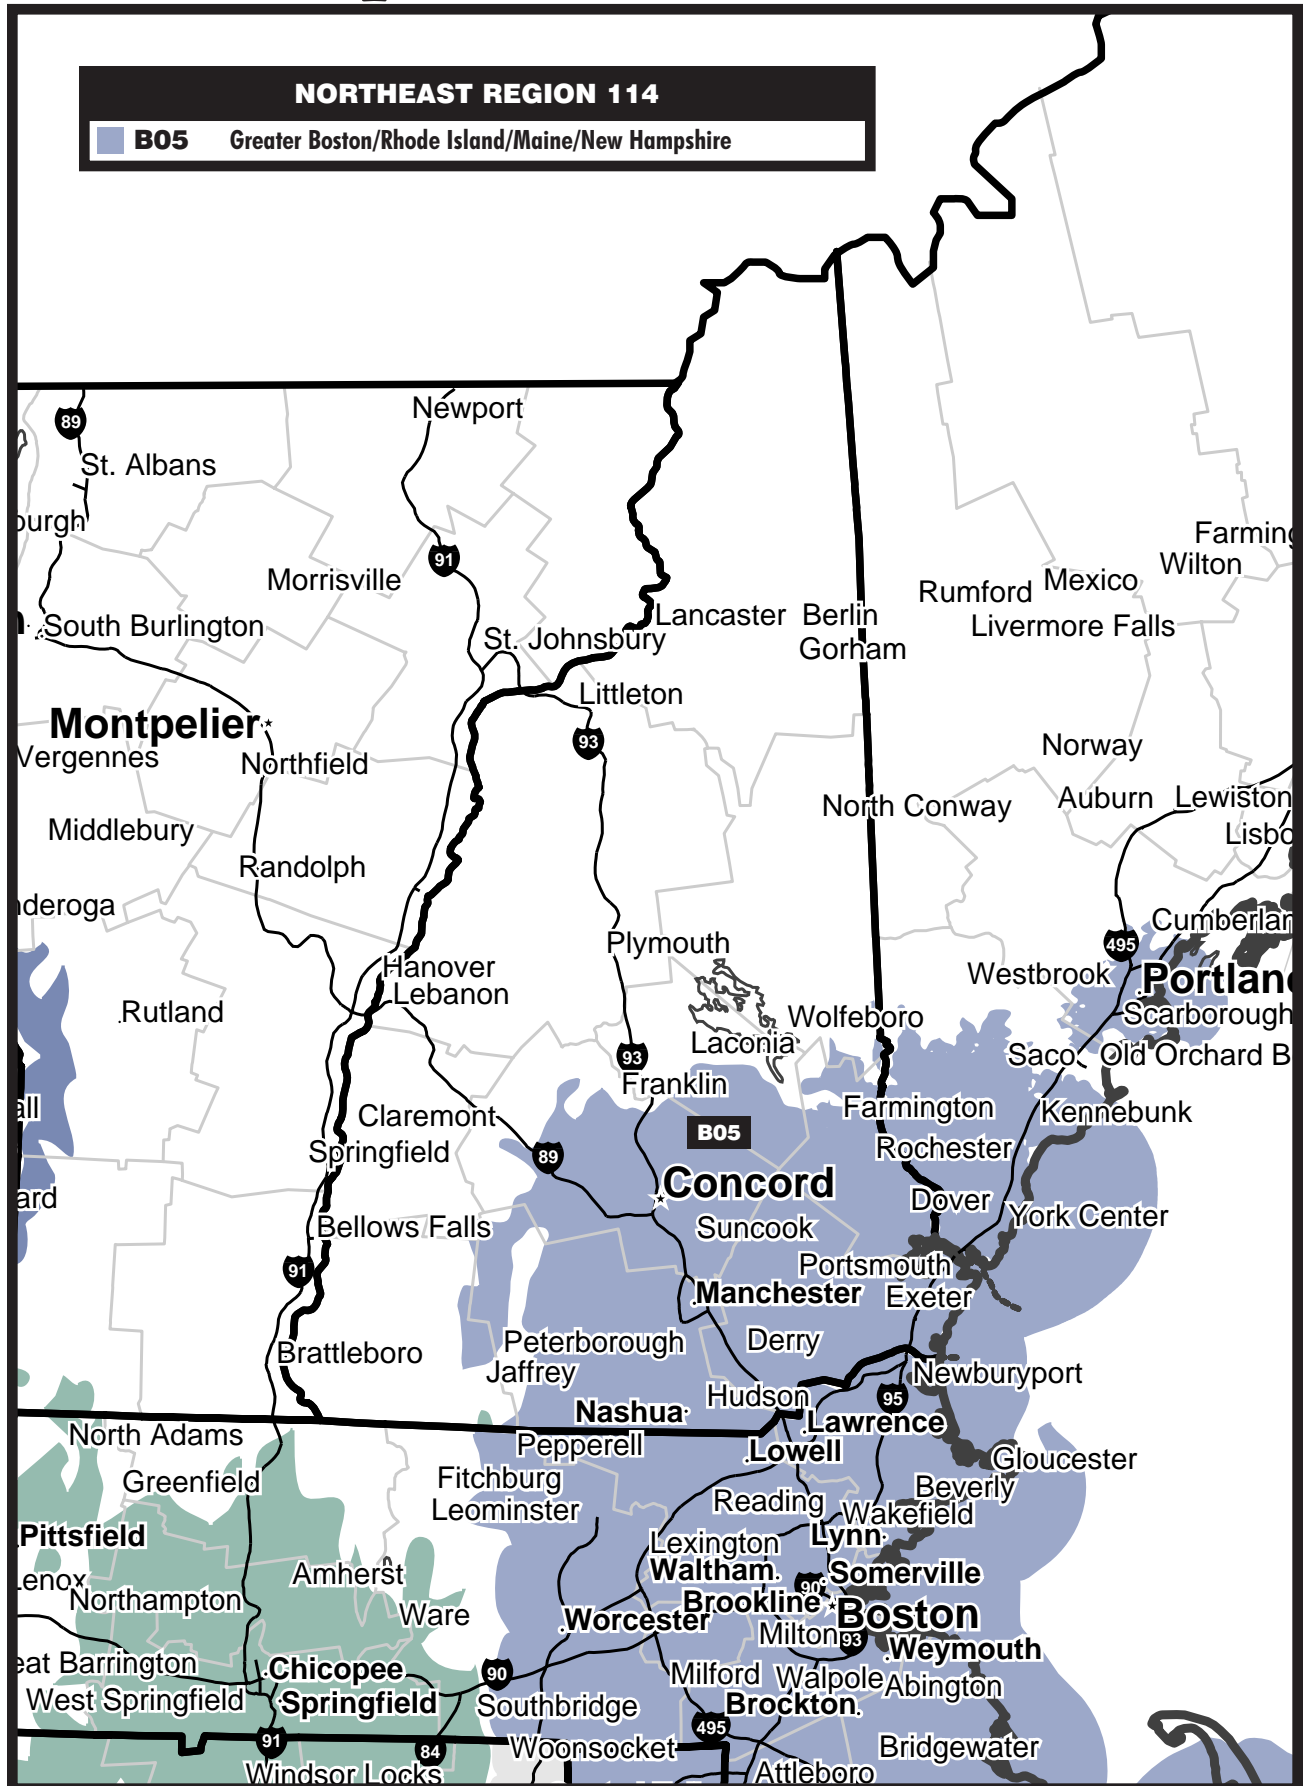

# New Hampshire

**METROCALL**  
AMERICA'S WIRELESS NETWORK

Because of the nature of radio transmission, strength of paging signal will vary depending upon your location. Maps may not be to scale. Areas between coverage zones are shown larger than actual size.

**929.5125 MHz**