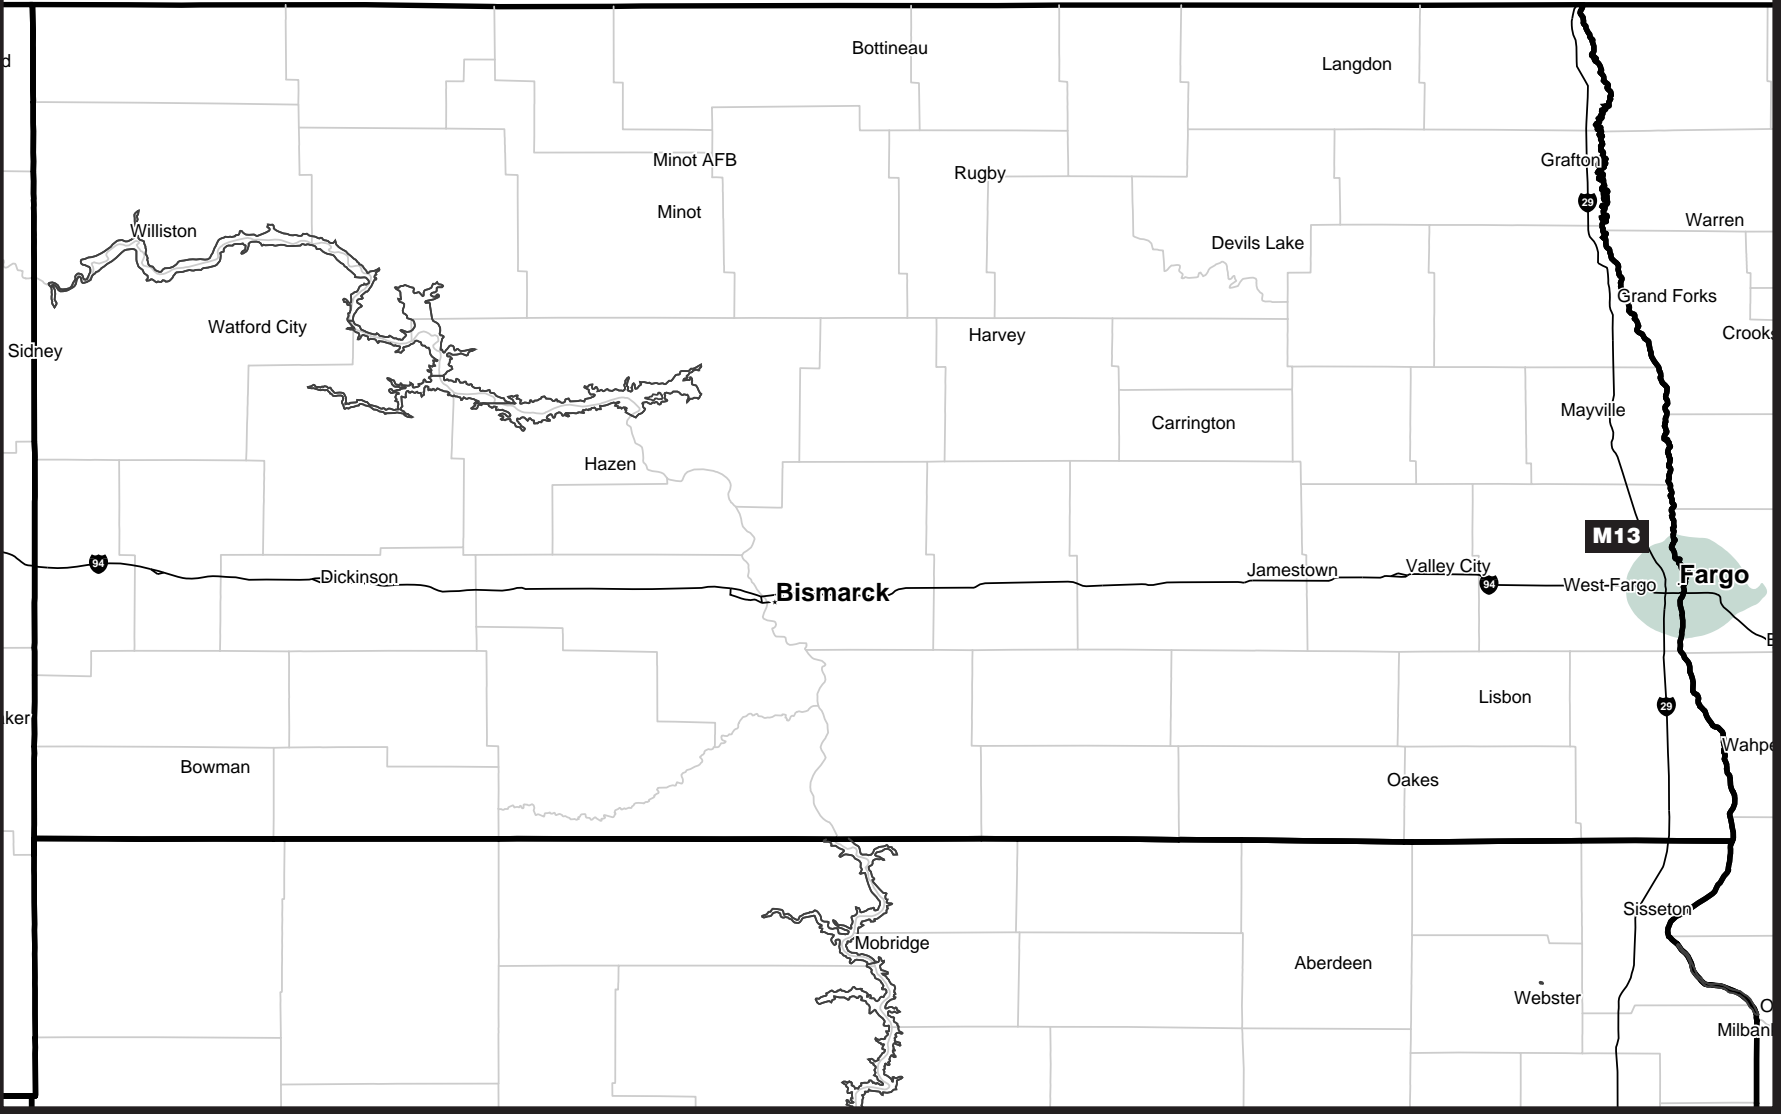

MIDWEST REGION 115

M13 Minnesota/Fargo, ND

Because of the nature of radio transmission, strength of paging signal will vary depending upon your location. Maps may not be to scale. Areas between coverage zones are shown larger than actual size.

© 1999 Metrocall, Inc.

929.5125 MHz
11/99 MIN0004