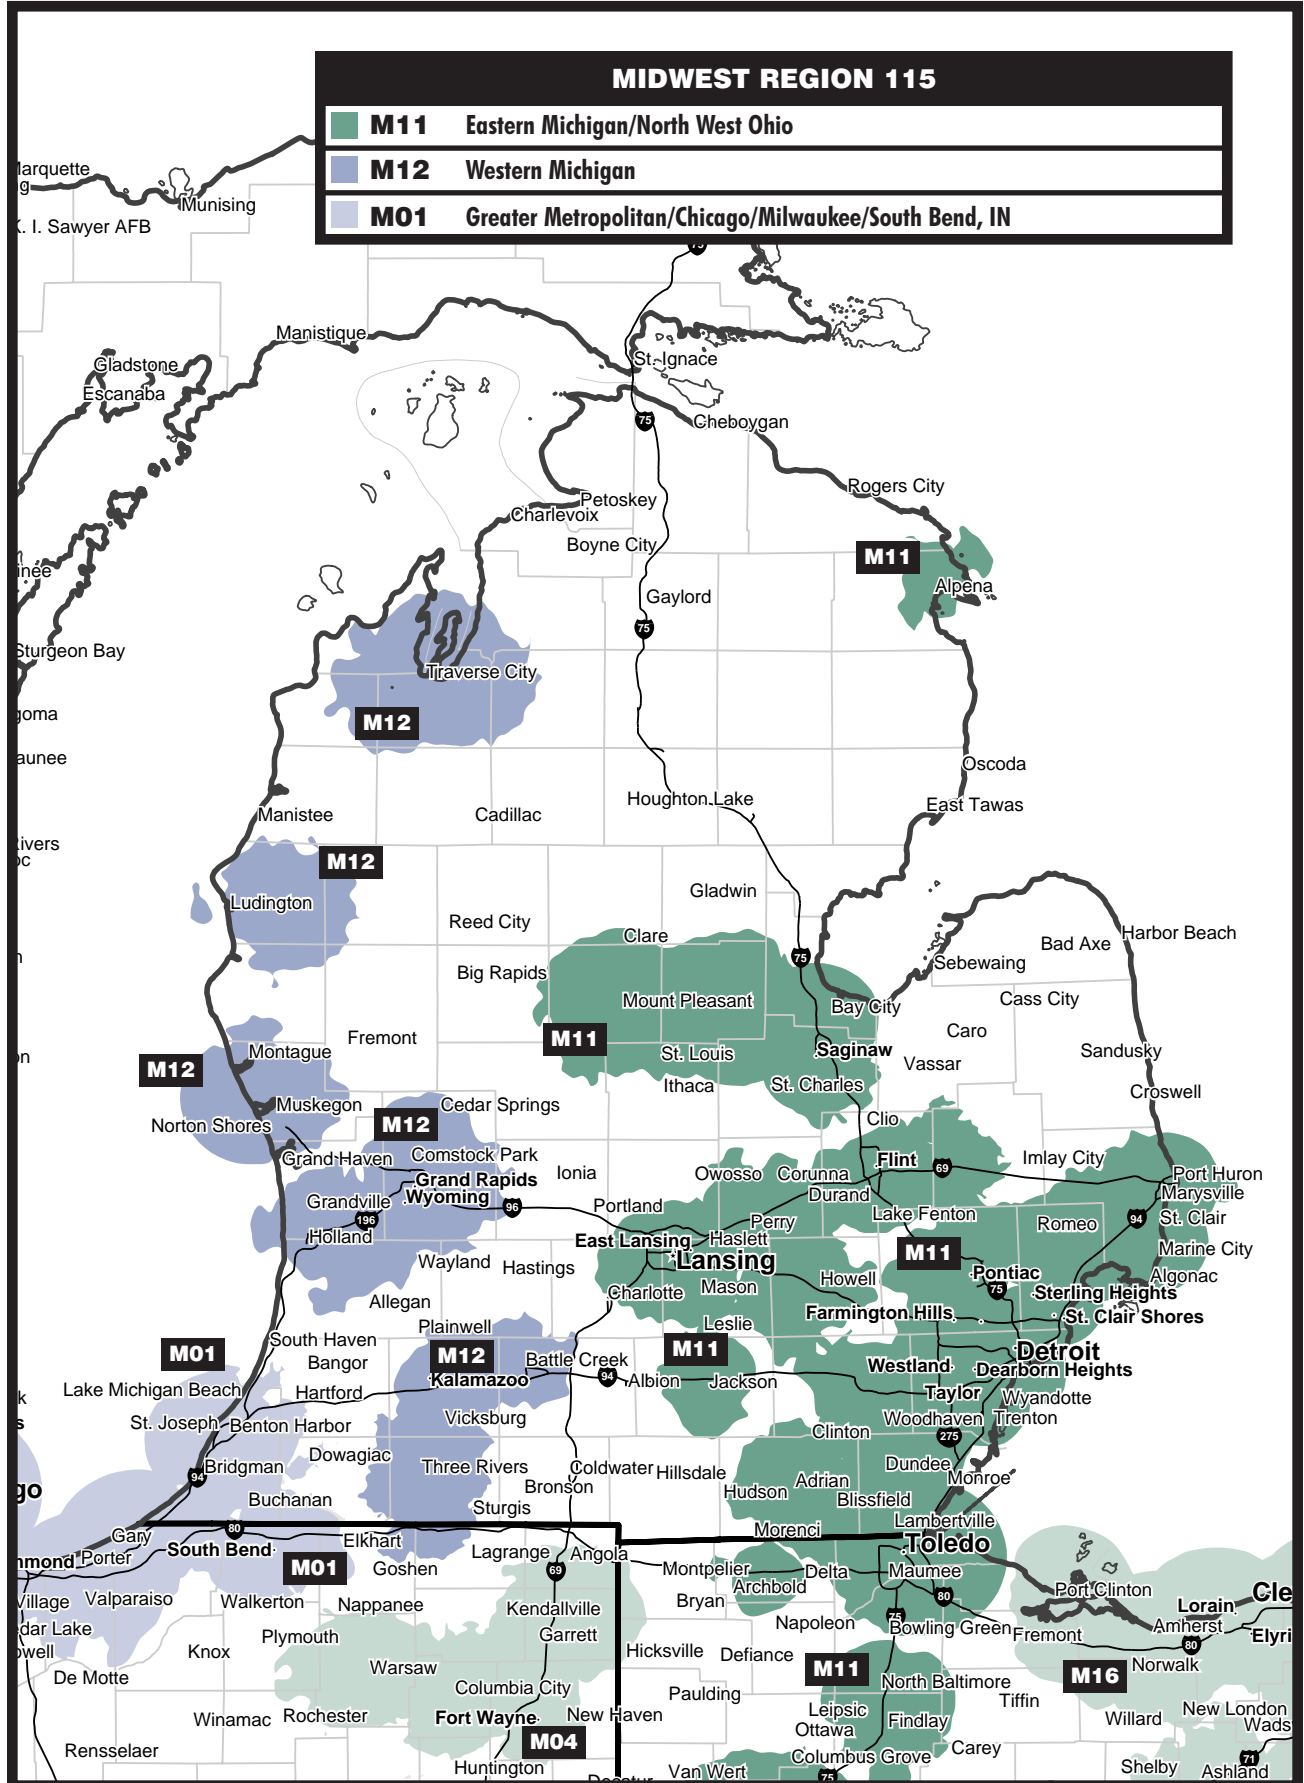

# Michigan

**METROCALL**  
AMERICA'S WIRELESS NETWORK

Because of the nature of radio transmission, strength of paging signal will vary depending upon your location. Maps may not be to scale. Areas between coverage zones are shown larger than actual size.

**929.5125 MHz**