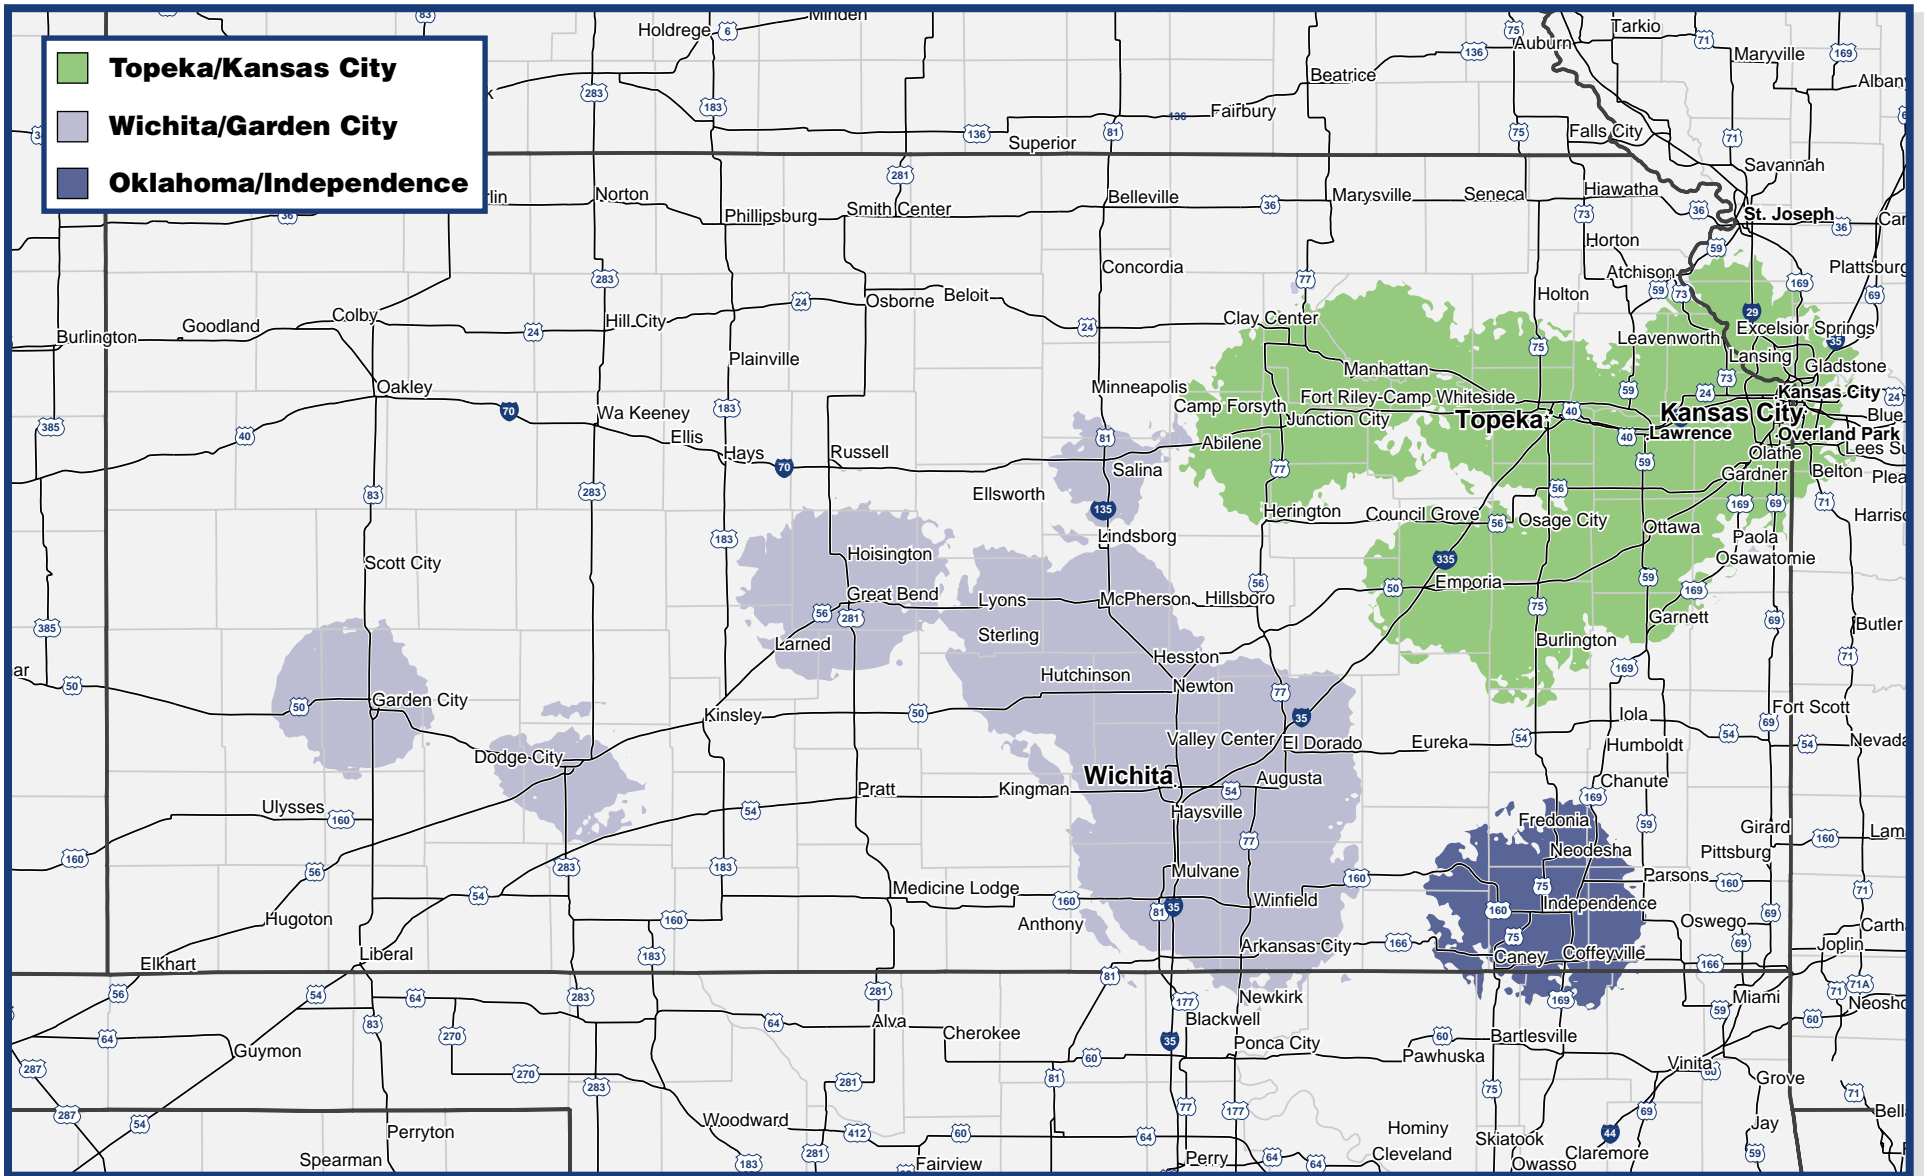

# Kansas

**931.2125 MHz**

**METROCALL**  
AMERICA'S WIRELESS NETWORK

[www.metrocall.com](http://www.metrocall.com)

Because of the nature of radio transmission, strength of paging signal will vary depending upon your location. Maps may not be to scale.