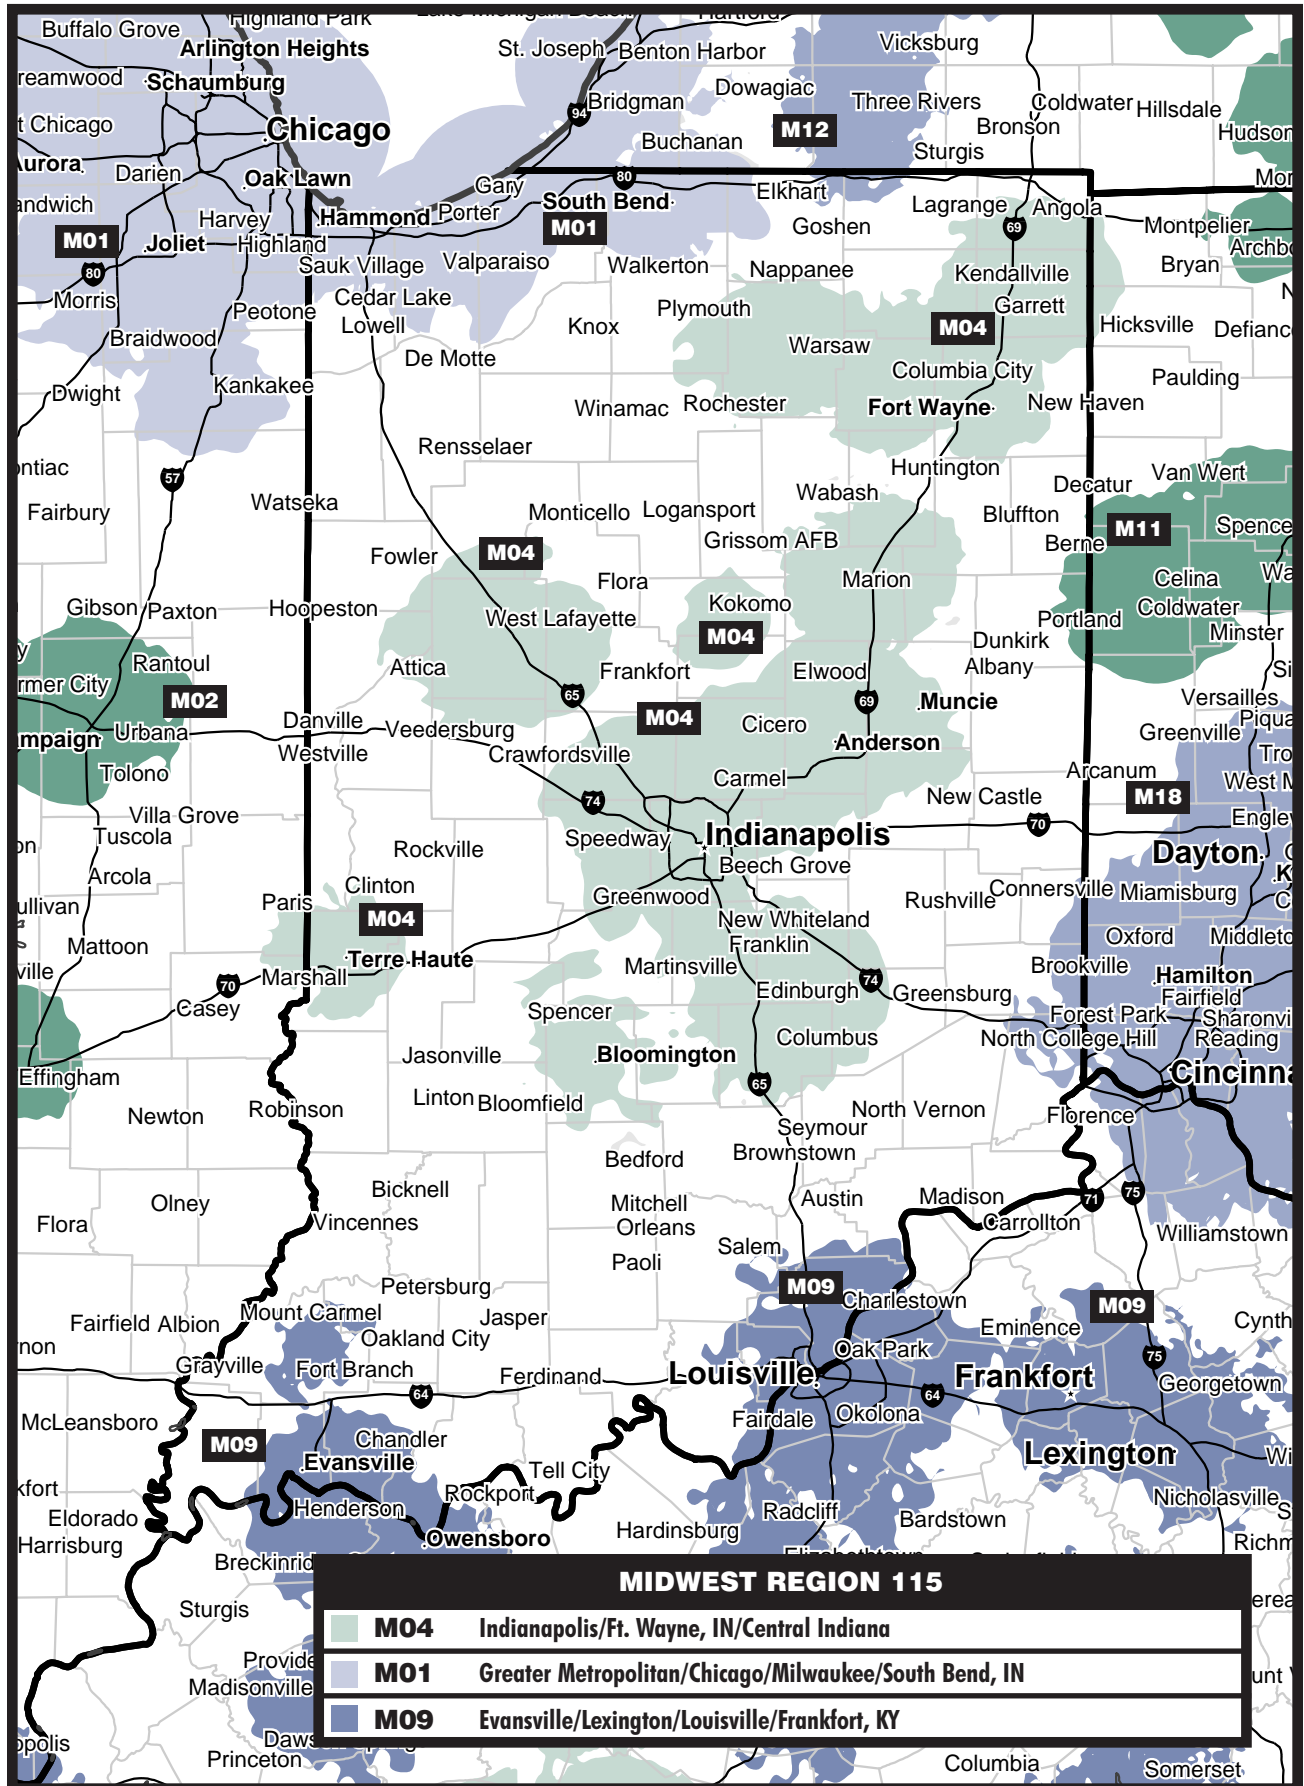

Indiana

METROCALL
AMERICA'S WIRELESS NETWORK

Because of the nature of radio transmission, strength of paging signal will vary depending upon your location. Maps may not be to scale. Areas between coverage zones are shown larger than actual size.

929.5125 MHz