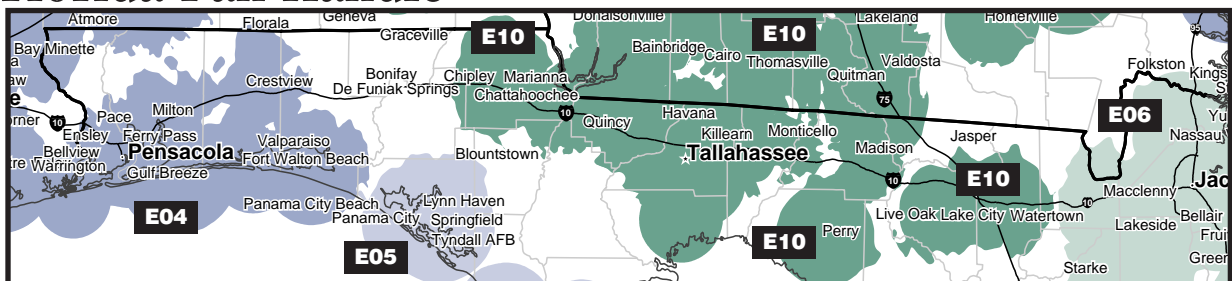

Florida Pan Handle

Because of the nature of radio transmission, strength of paging signal will vary depending upon your location. Maps may not be to scale. Areas between coverage zones are shown larger than actual size.

929.5125 MHz