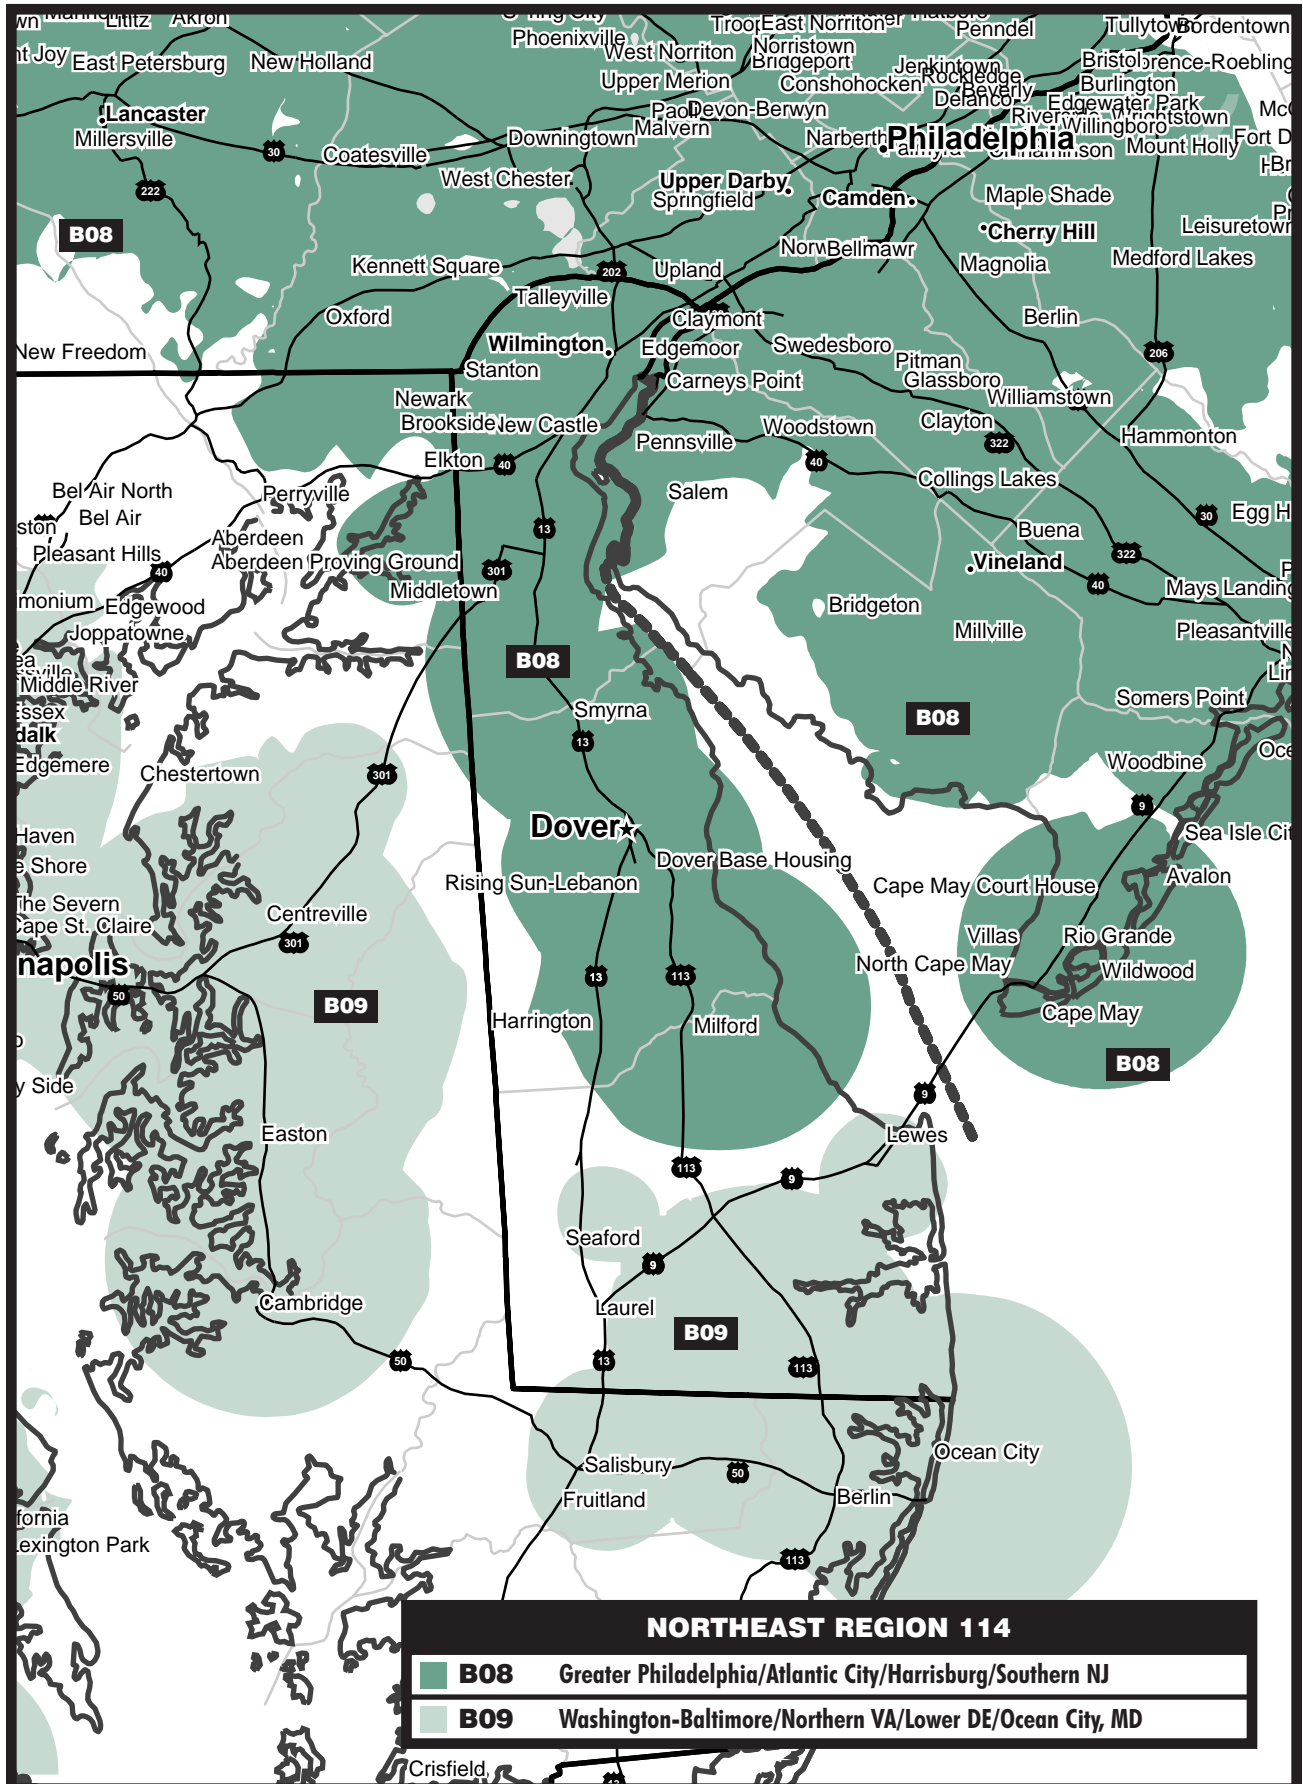

Delaware

METROCALL
AMERICA'S WIRELESS NETWORK

NORTHEAST REGION 114	
 B08	Greater Philadelphia/Atlantic City/Harrisburg/Southern NJ
 B09	Washington-Baltimore/Northern VA/Lower DE/Ocean City, MD

Because of the nature of radio transmission, strength of paging signal will vary depending upon your location. Maps may not be to scale. Areas between coverage zones are shown larger than actual size.

929.5125 MHz