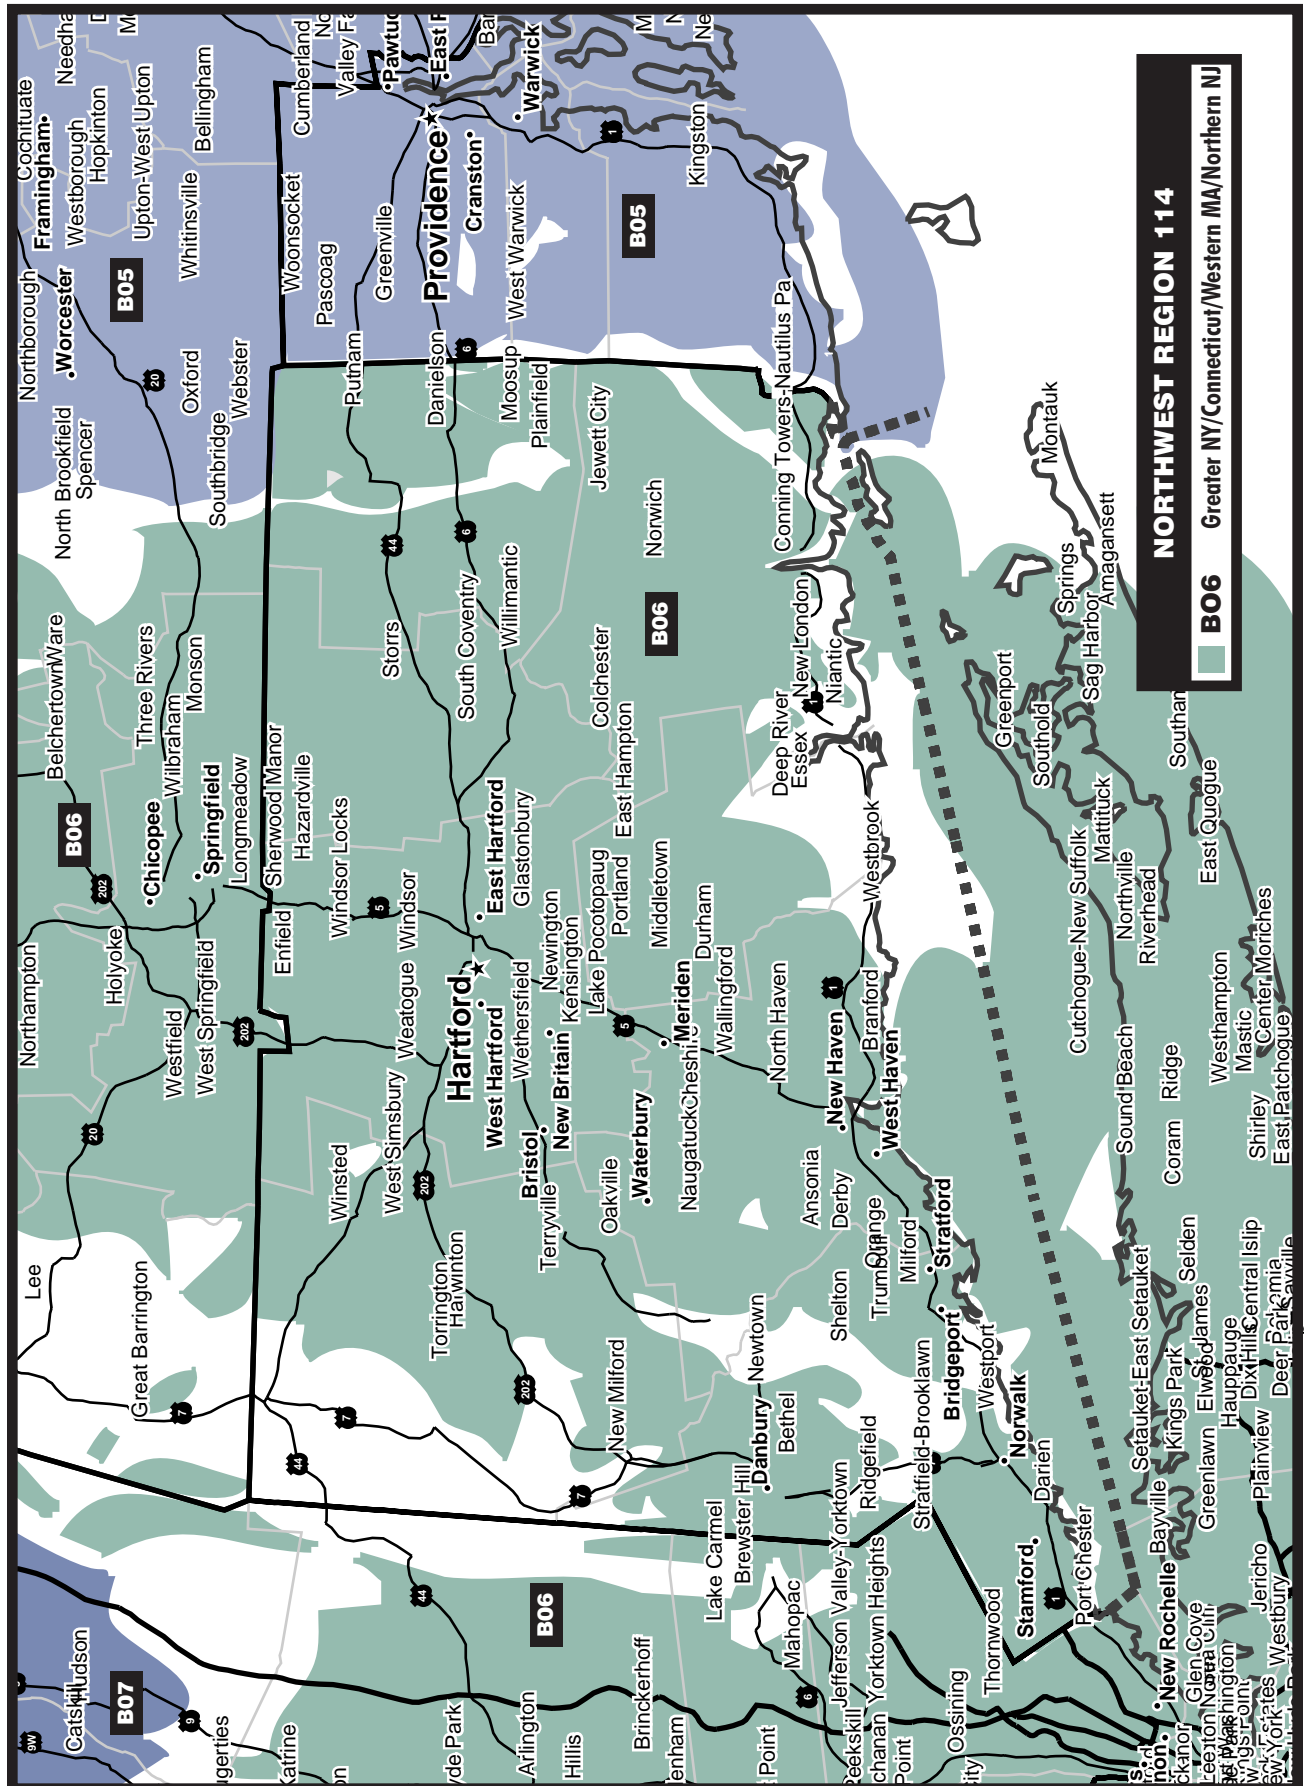

# Connecticut

**METROCALL**  
AMERICA'S WIRELESS NETWORK

Because of the nature of radio transmission, strength of paging signal will vary depending upon your location. Maps may not be to scale. Areas between coverage zones are shown larger than actual size.

**929.5125 MHz**