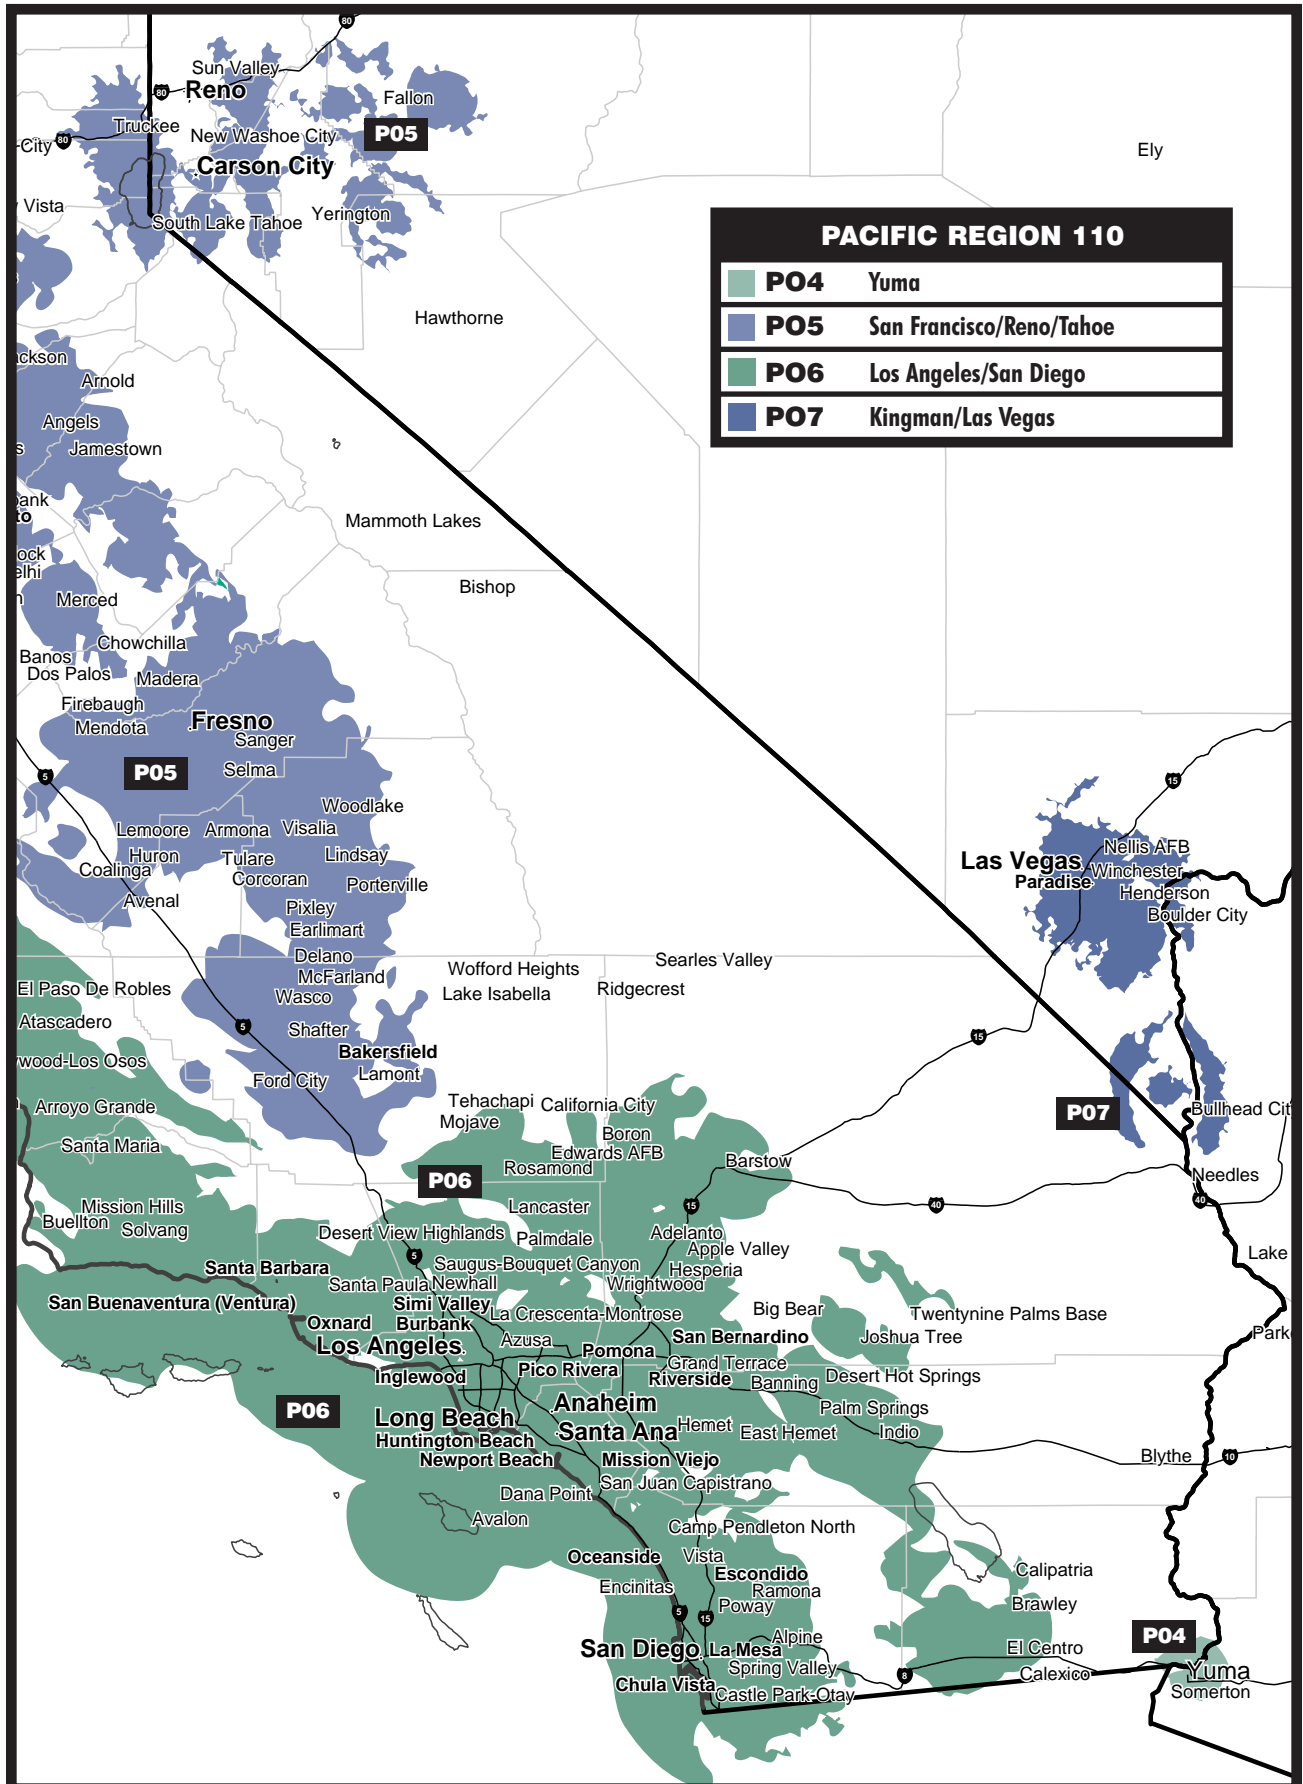

California (Southern)

METROCALL
AMERICA'S WIRELESS NETWORK

Because of the nature of radio transmission, strength of paging signal will vary depending upon your location. Maps may not be to scale. Areas between coverage zones are shown larger than actual size.

929.5125 MHz