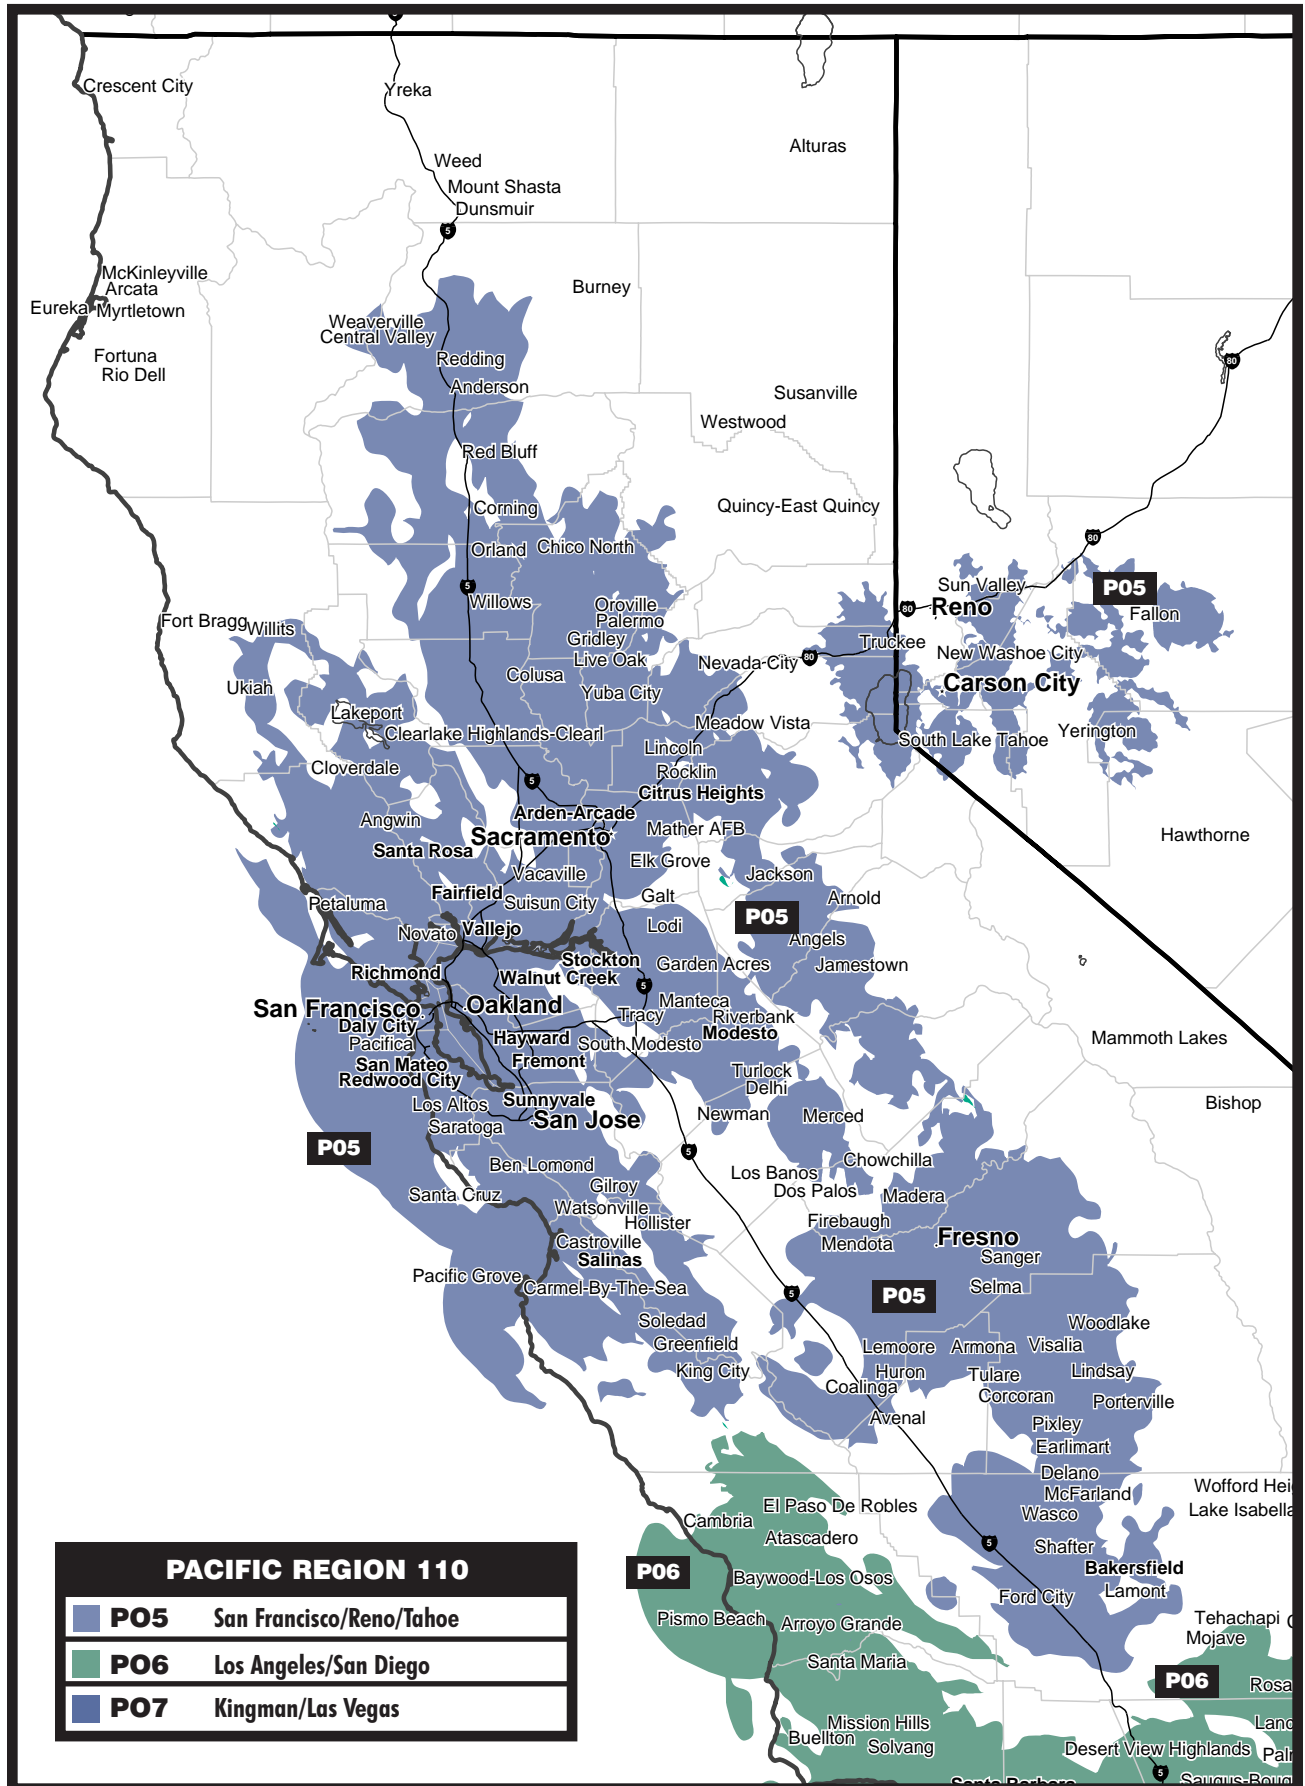

California (Northern)

METROCALL
AMERICA'S WIRELESS NETWORK

Because of the nature of radio transmission, strength of paging signal will vary depending upon your location. Maps may not be to scale. Areas between coverage zones are shown larger than actual size.

929.5125 MHz