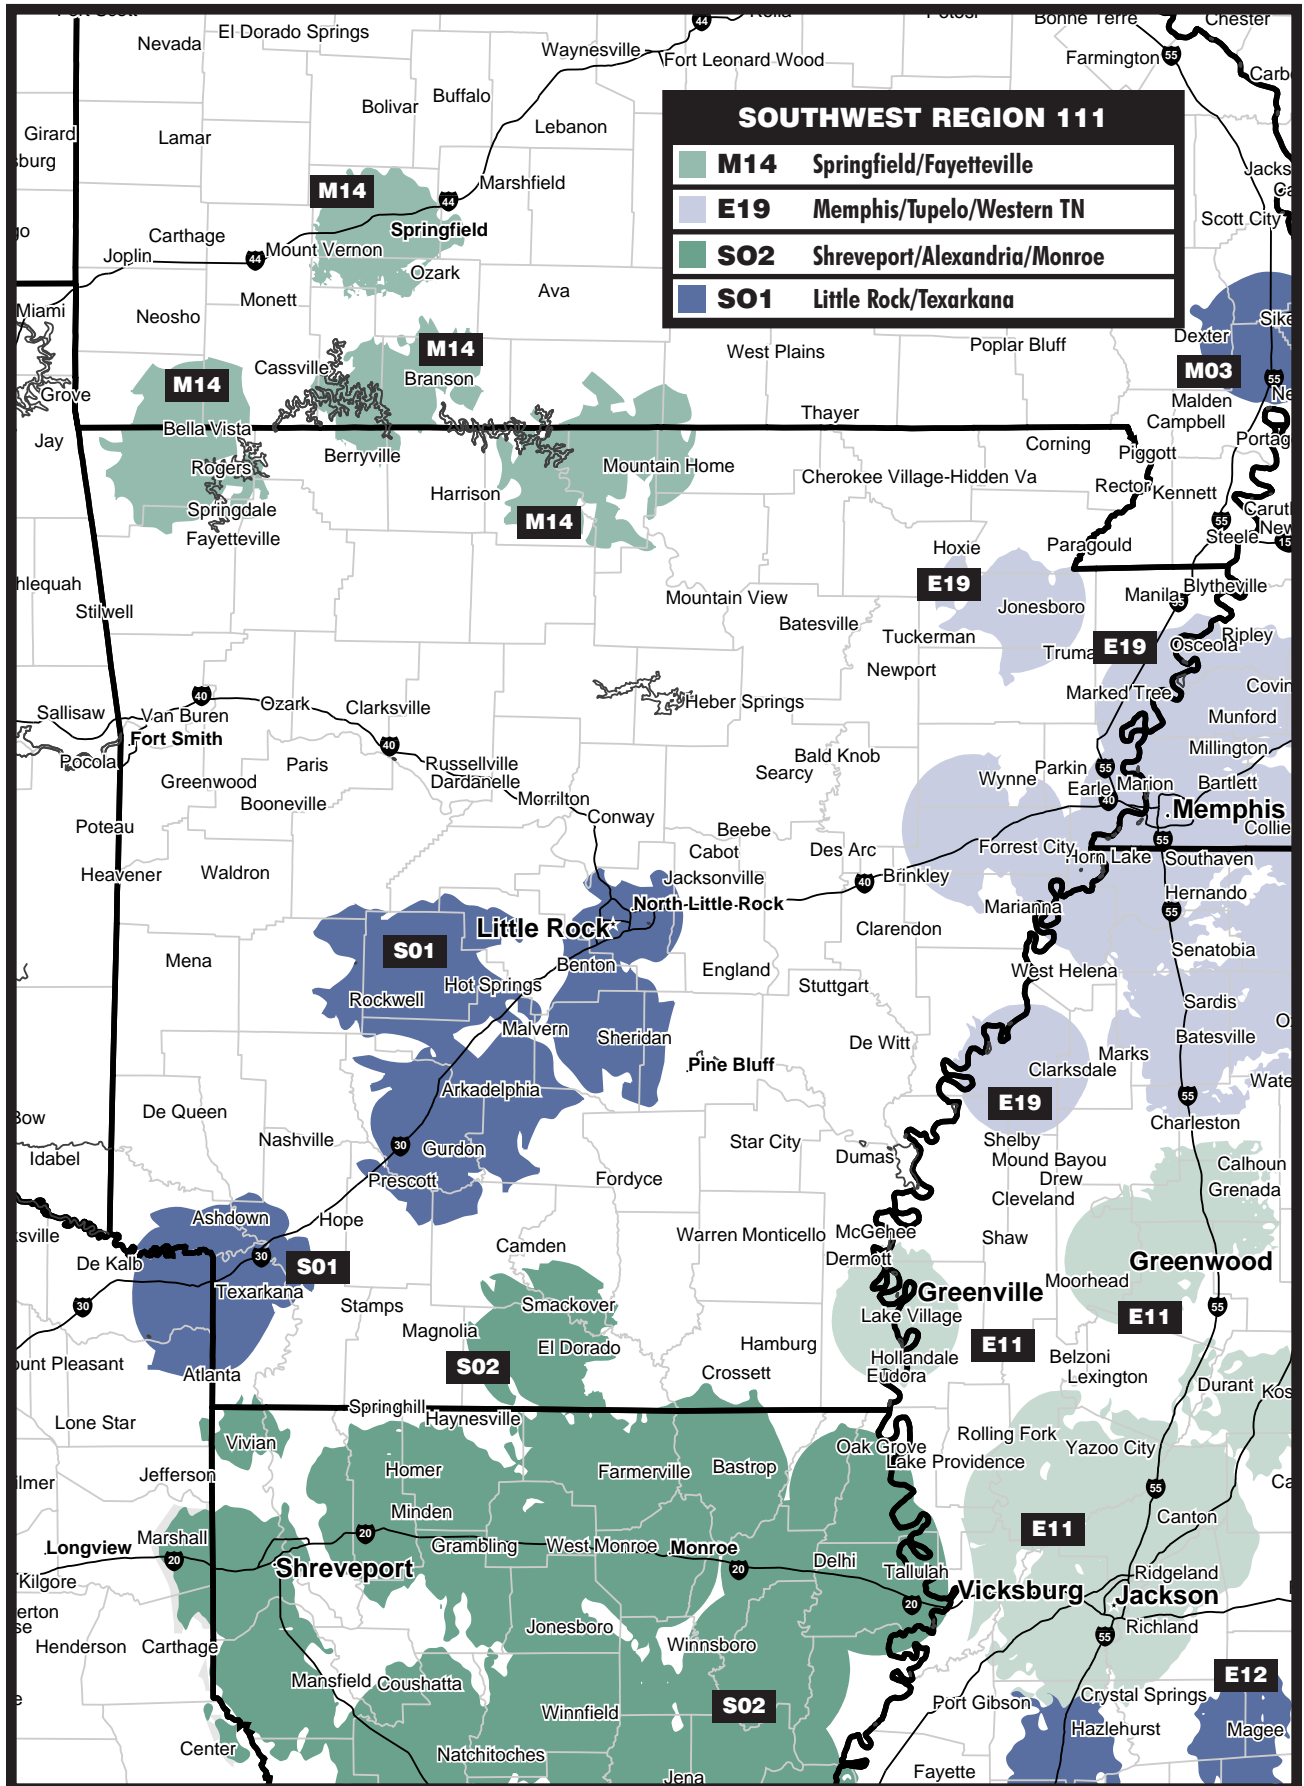

Arkansas

METROCALL
AMERICA'S WIRELESS NETWORK

Because of the nature of radio transmission, strength of paging signal will vary depending upon your location. Maps may not be to scale. Areas between coverage zones are shown larger than actual size.

929.5125 MHz