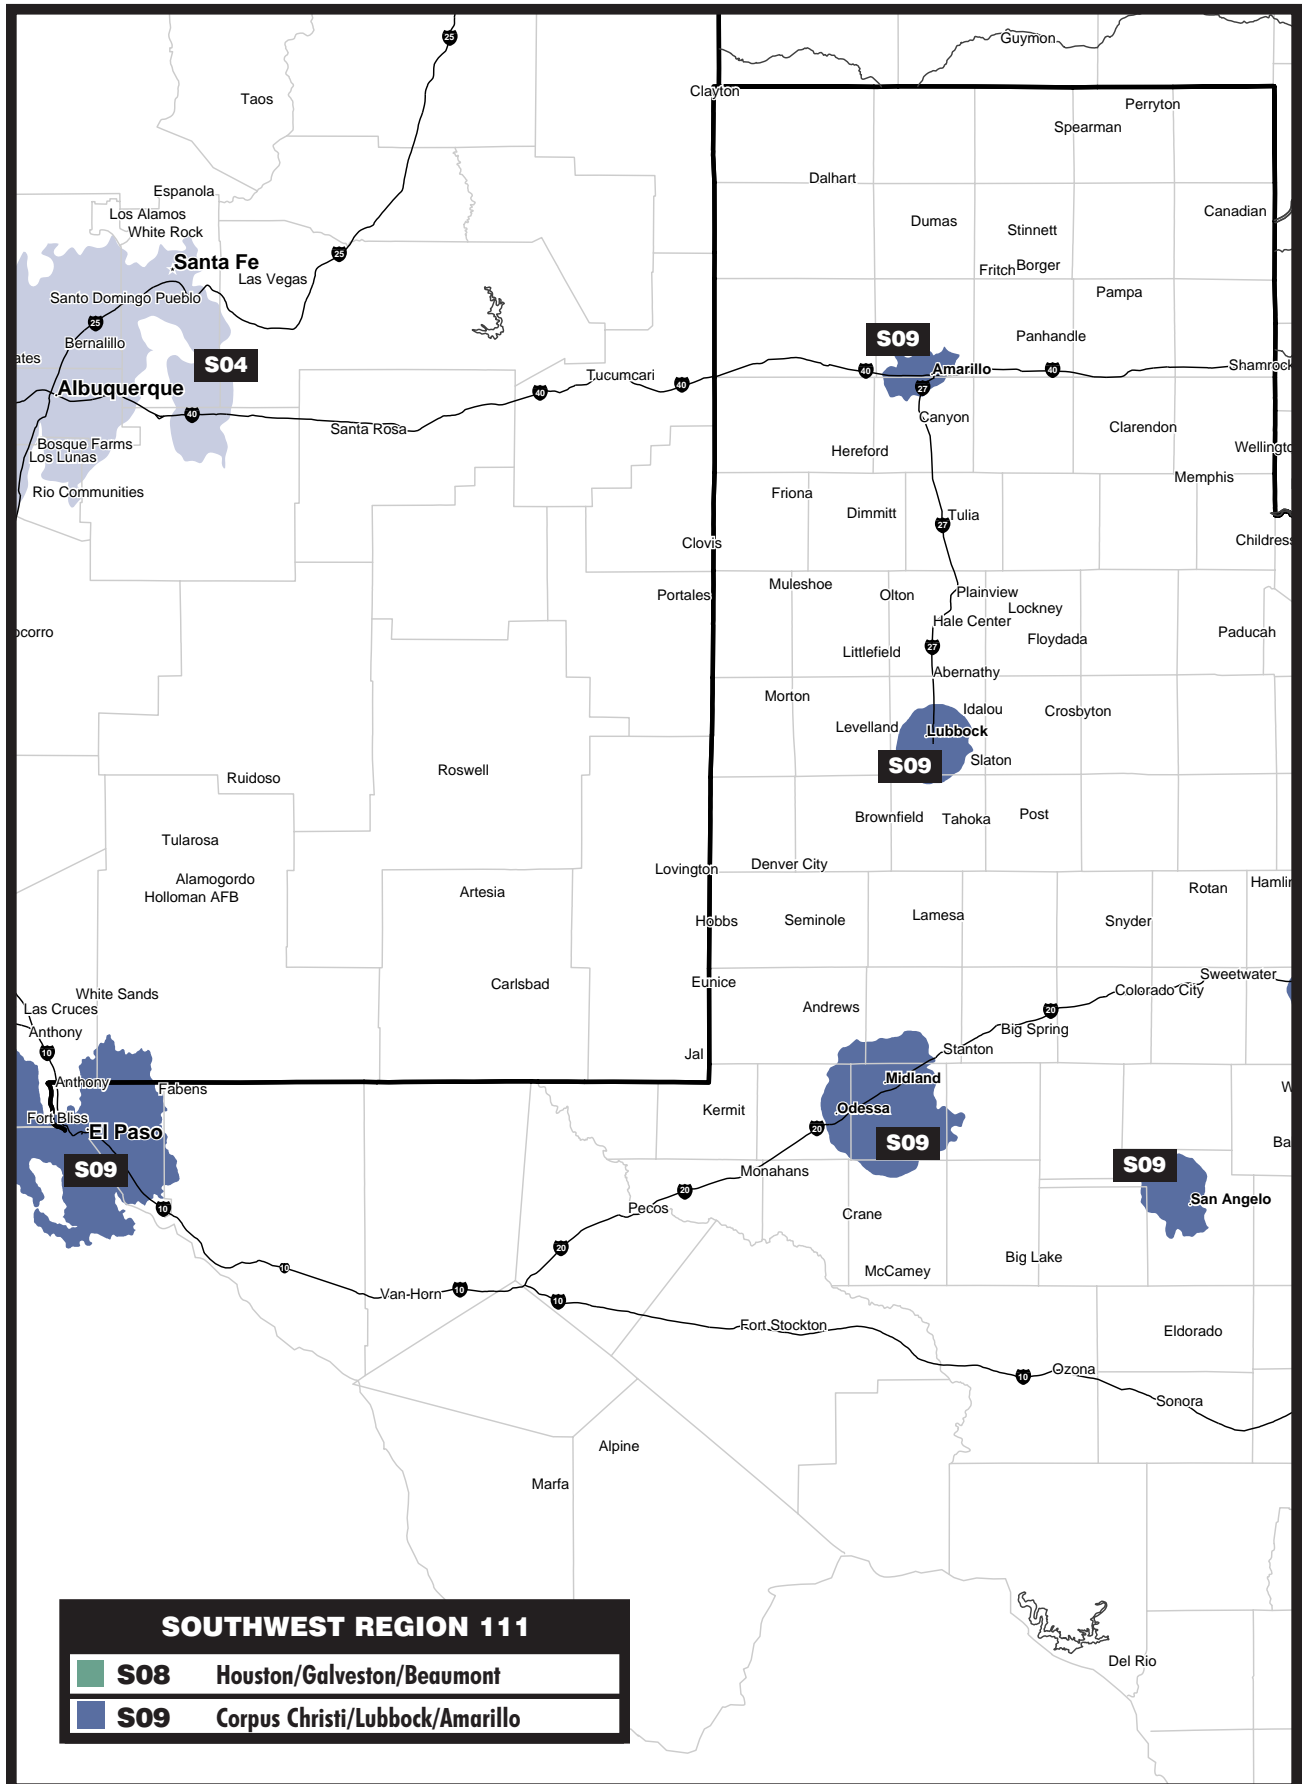

Texas (West)

METROCALL
AMERICA'S WIRELESS NETWORK

Because of the nature of radio transmission, strength of paging signal will vary depending upon your location. Maps may not be to scale. Areas between coverage zones are shown larger than actual size.

929.5125 MHz