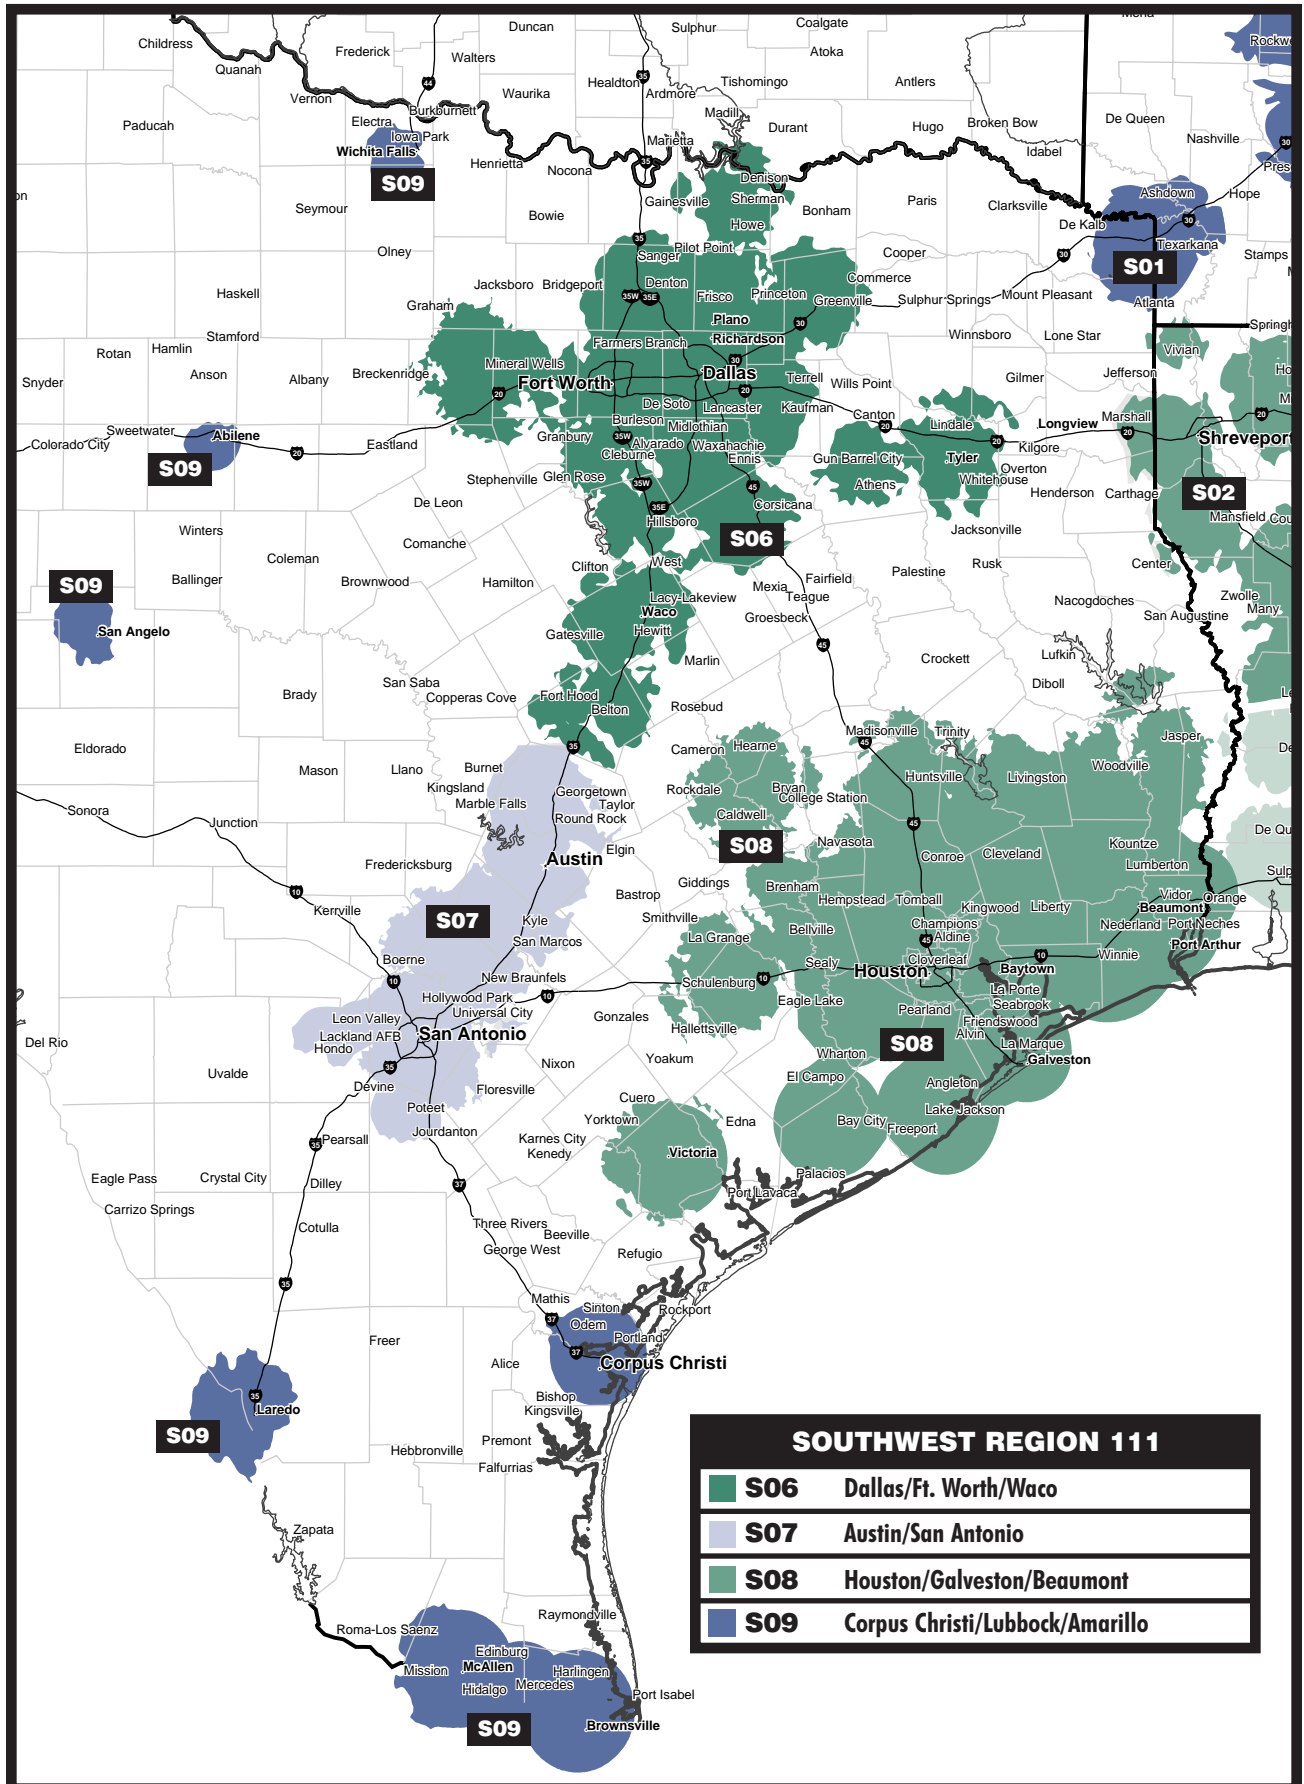

Texas (East)

METROCALL
AMERICA'S WIRELESS NETWORK

SOUTHWEST REGION 111	
	S06 Dallas/Ft. Worth/Waco
	S07 Austin/San Antonio
	S08 Houston/Galveston/Beaumont
	S09 Corpus Christi/Lubbock/Amarillo

Because of the nature of radio transmission, strength of paging signal will vary depending upon your location. Maps may not be to scale. Areas between coverage zones are shown larger than actual size.

929.5125 MHz