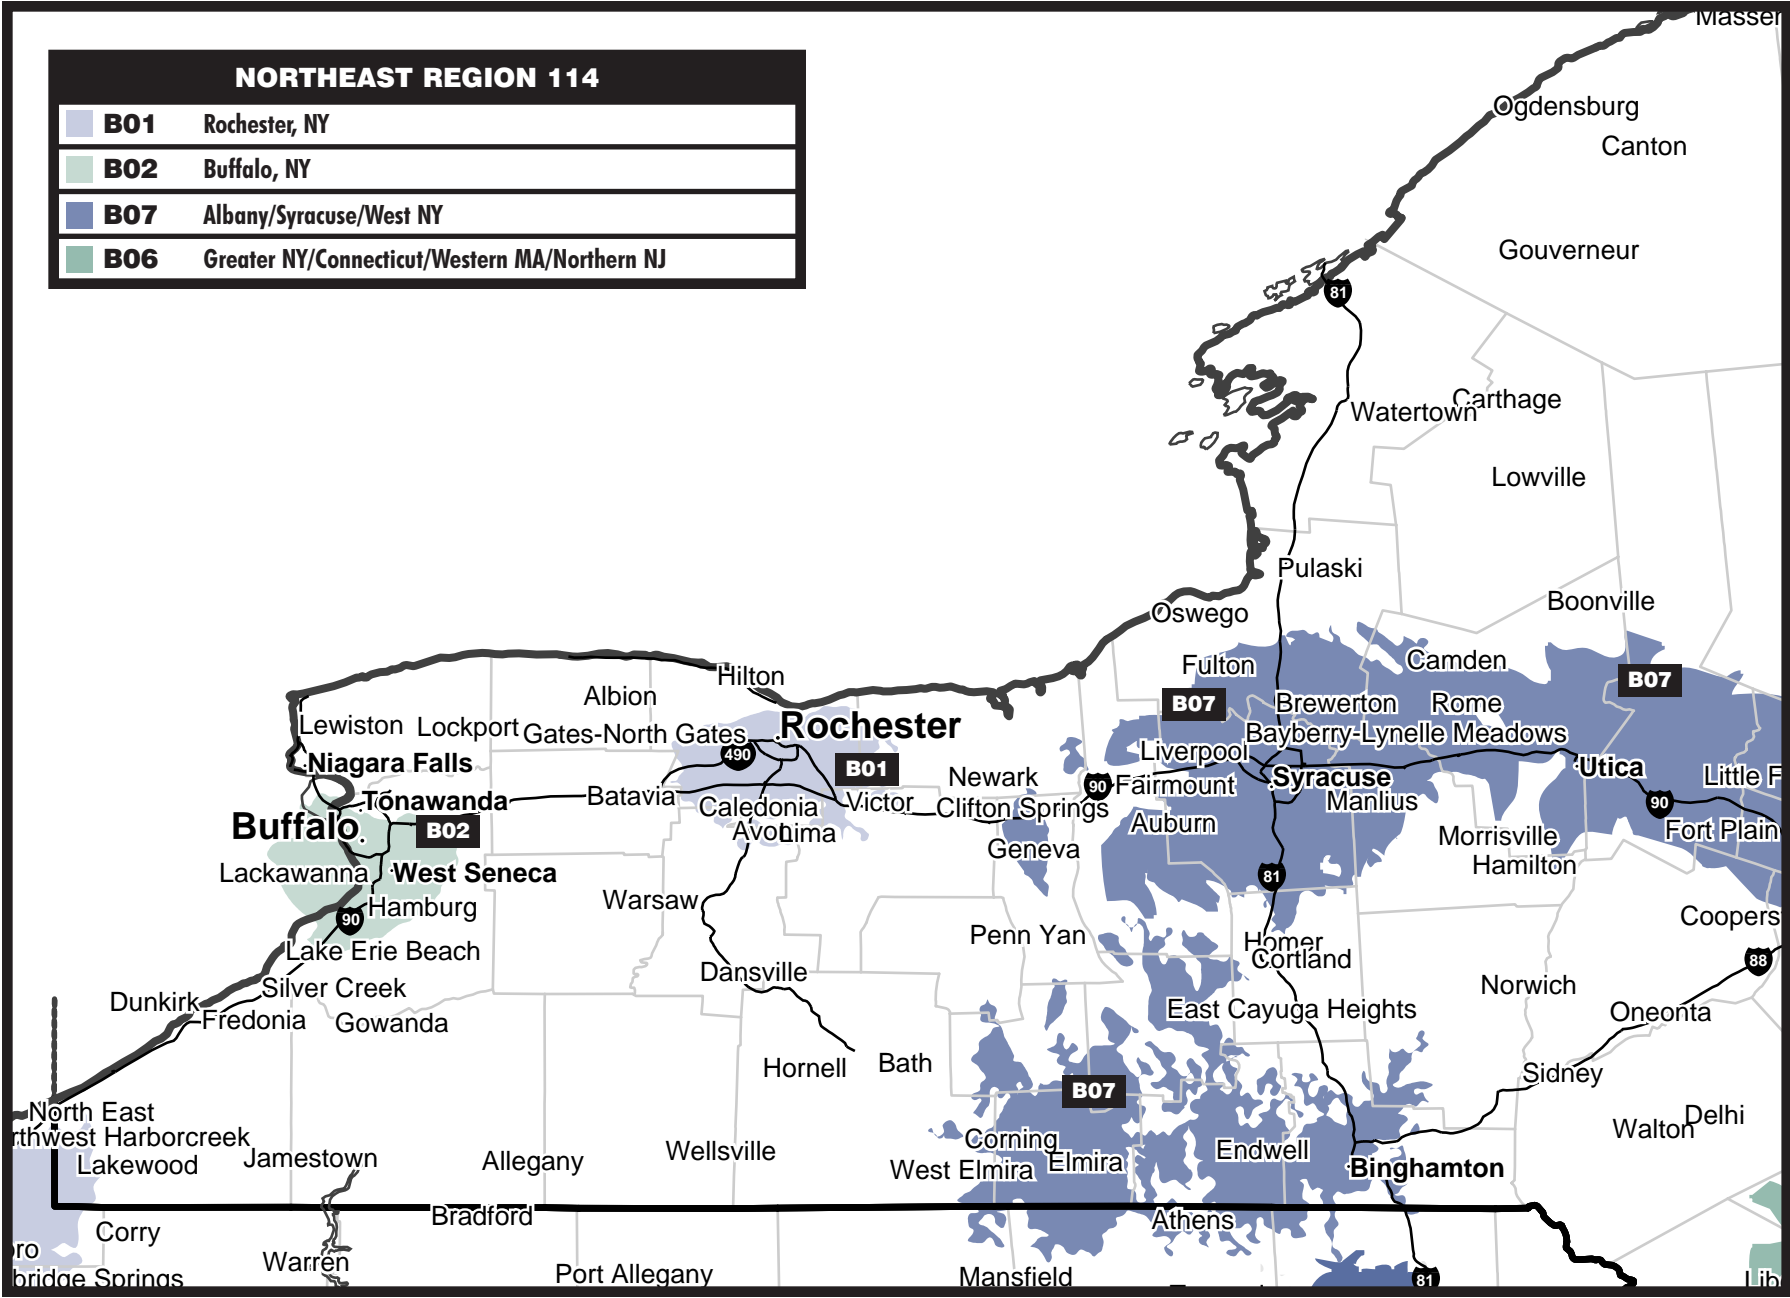

NORTHEAST REGION 114	
	<b>B01</b> Rochester, NY
	<b>B02</b> Buffalo, NY
	<b>B07</b> Albany/Syracuse/West NY
	<b>B06</b> Greater NY/Connecticut/Western MA/Northern NJ

Because of the nature of radio transmission, strength of paging signal will vary depending upon your location. Maps may not be to scale. Areas between coverage zones are shown larger than actual size.