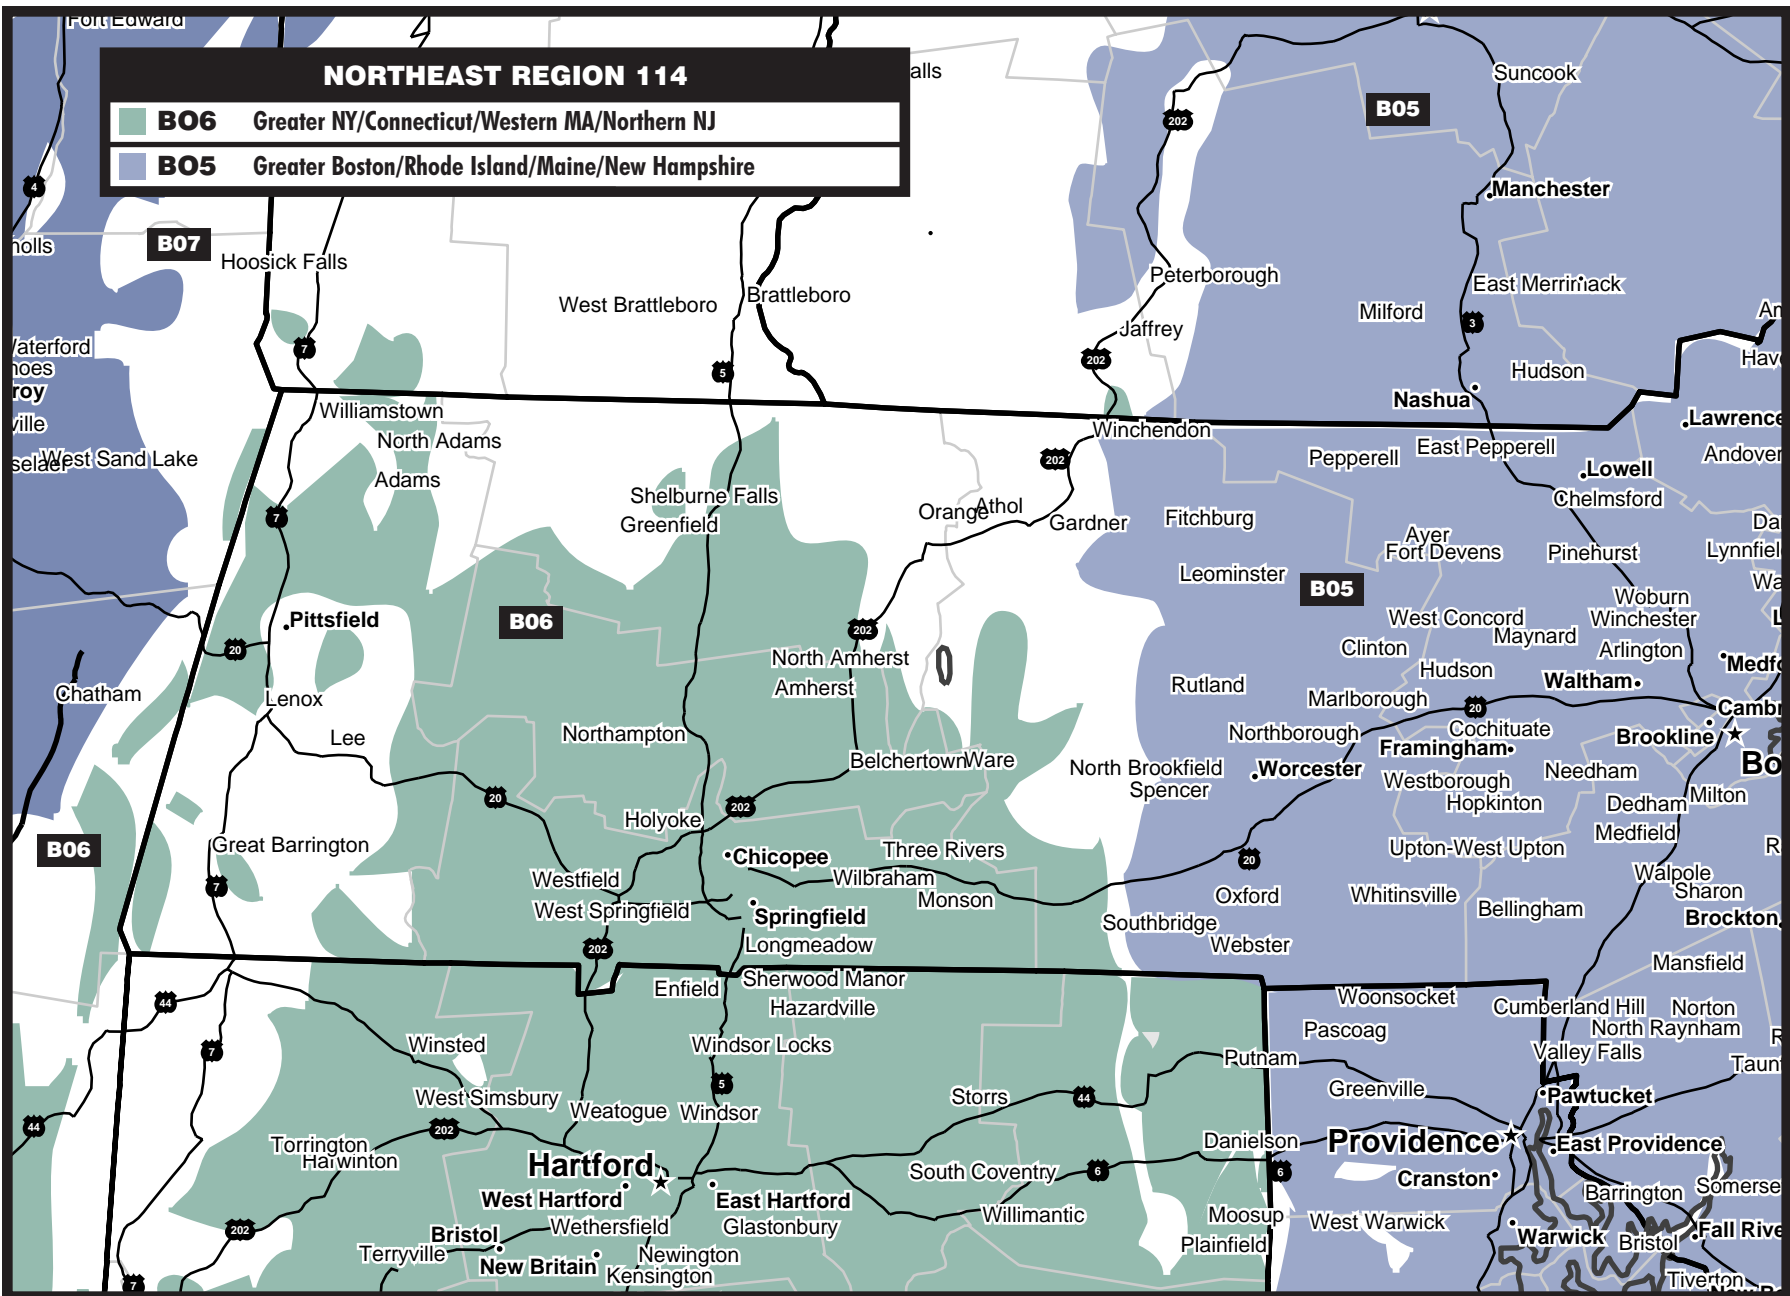

# Massachusetts (West)

**METROCALL**  
AMERICA'S WIRELESS NETWORK

Because of the nature of radio transmission, strength of paging signal will vary depending upon your location. Maps may not be to scale. Areas between coverage zones are shown larger than actual size.

© 1999 Metrocall, Inc.

929.5125 MHz

05/00 M1N0004